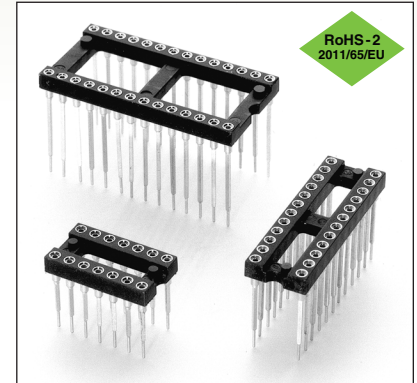

DUAL-IN-LINE SOCKETS

SERIES 126 • PLUGGABLE WRAPOST • OPEN FRAME

- Combines one through three level wrapost with pluggable solder tails
- Suitable for use as an interconnect socket with intermediate wire wrapped connections
- Hi-Rel, 4-finger BeCu #30 contact is rated at 3 amps. See page 253 for details
- Series 126 uses MM #2601, #2602 and #2603 pins. See page 199 for details
- Insulators are high temperature thermoplastic, suitable for all soldering operations
- For Electrical, Mechanical and Environmental Data, see page 264 for details