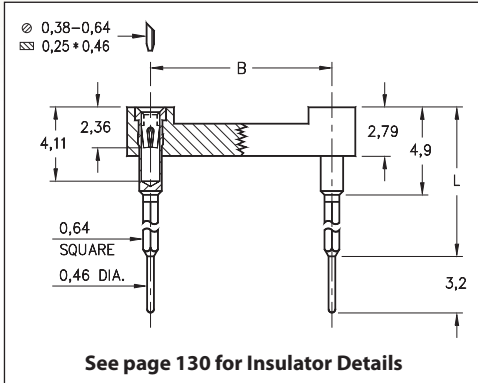

DUAL-IN-LINE SOCKETS

SERIES 126 • PLUGGABLE WRAPOST • OPEN FRAME

- Combines one through three level wrapost with pluggable solder tails
- Suitable for use as an interconnect socket with intermediate wire wrapped connections
- Hi-Rel, 4-finger BeCu #30 contact is rated at 3 amps. See page 253 for details
- Series 126 uses MM #2601, #2602 and #2603 pins. See page 199 for details
- Insulators are high temperature thermoplastic, suitable for all soldering operations
- For Electrical, Mechanical and Environmental Data, see page 264 for details