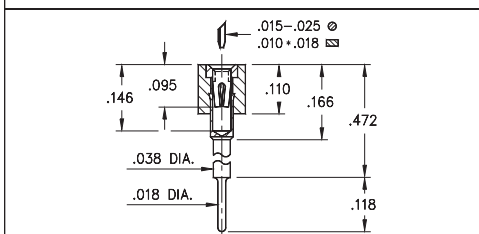

INTERCONNECTS

SERIES 316 • .100" GRID ELEVATED • SINGLE ROW STRIPS

FIG. 1

FIG. 2

FIG. 3

FIG. 4

FIG. 5

- Elevated socket strips are available in 5 different heights:

316...006 uses pin # 0153-1
 316...003 uses pin # 0153-2
 316...007 uses pin # 0153-3
 316...008 uses pin # 0153-4
 316...001 uses pin # 0153-5
 See page 167 for details

- Hi-Rel, 4-finger BeCu #30 contact is rated at 3 amps. See page 253 for details

XX=Plating Code
See Below

For
Electrical, Mechanical
& Environmental Data,
See page 264

| SPECIFY PLATING CODE XX= | 91 | 93 | 41 | 43 | 47 |
|--|-------------|-------------|----------|----------|----------|
| Sleeve (Pin)  | 200 μ"Sn/Pb | 200 μ"Sn/Pb | 200 μ"Sn | 200 μ"Sn | 200 μ"Sn |
| Contact (Clip)  | 10 μ" Au | 30 μ" Au | 10 μ" Au | 30 μ" Au | Au Flash |