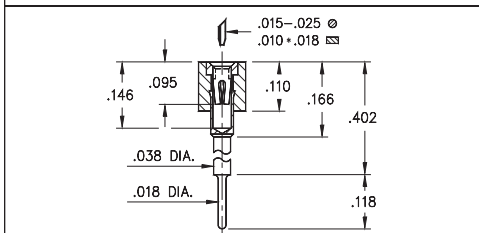

INTERCONNECTS

SERIES 316 • .100" GRID ELEVATED • SINGLE ROW STRIPS

FIG. 1

FIG. 2

FIG. 3

FIG. 4

FIG. 5

- Elevated socket strips are available in 5 different heights:

316...006 uses pin # 0153-1
 316...003 uses pin # 0153-2
 316...007 uses pin # 0153-3
 316...008 uses pin # 0153-4
 316...001 uses pin # 0153-5
 See page 167 for details

- Hi-Rel, 4-finger BeCu #30 contact is rated at 3 amps. See page 253 for details

XX=Plating Code
See Below

For
Electrical, Mechanical
& Environmental Data,
See page 264

| SPECIFY PLATING CODE XX= | 91 | 93 | 41 | 43 | 47 |
|--|-------------|-------------|----------|----------|----------|
| Sleeve (Pin)  | 200 μ"Sn/Pb | 200 μ"Sn/Pb | 200 μ"Sn | 200 μ"Sn | 200 μ"Sn |
| Contact (Clip)  | 10 μ" Au | 30 μ" Au | 10 μ" Au | 30 μ" Au | Au Flash |