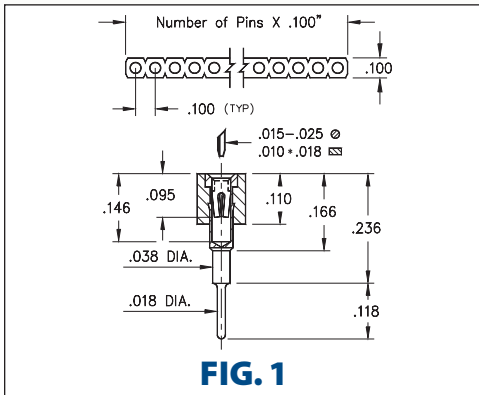

INTERCONNECTS

SERIES 316 • .100" GRID ELEVATED • SINGLE ROW STRIPS

FIG. 1

FIG. 2

FIG. 3

FIG. 4

FIG. 5

- Elevated socket strips are available in 5 different heights:

316...006 uses pin # 0153-1
 316...003 uses pin # 0153-2
 316...007 uses pin # 0153-3
 316...008 uses pin # 0153-4
 316...001 uses pin # 0153-5
 See page 167 for details

- Hi-Rel, 4-finger BeCu #30 contact is rated at 3 amps. See page 253 for details

XX=Plating Code
See Below

For
Electrical, Mechanical
& Environmental Data,
See page 264

| SPECIFY PLATING CODE XX= | 91 | 93 | 41 | 43 | 47 |
|--|-------------|-------------|----------|----------|----------|
| Sleeve (Pin)  | 200 μ"Sn/Pb | 200 μ"Sn/Pb | 200 μ"Sn | 200 μ"Sn | 200 μ"Sn |
| Contact (Clip)  | 10 μ" Au | 30 μ" Au | 10 μ" Au | 30 μ" Au | Au Flash |