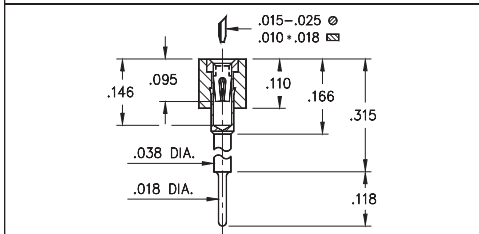

INTERCONNECTS

SERIES 316 • .100" GRID ELEVATED • SINGLE ROW STRIPS

FIG. 1

FIG. 2

FIG. 3

FIG. 4

FIG. 5

- Elevated socket strips are available in 5 different heights:

316...006 uses pin # 0153-1
 316...003 uses pin # 0153-2
 316...007 uses pin # 0153-3
 316...008 uses pin # 0153-4
 316...001 uses pin # 0153-5
 See page 167 for details

- Hi-Rel, 4-finger BeCu #30 contact is rated at 3 amps. See page 253 for details

XX=Plating Code
See Below

For
Electrical, Mechanical
& Environmental Data,
See page 264

| SPECIFY PLATING CODE XX= | 91 | 93 | 41 | 43 | 47 |
|--|-------------|-------------|----------|----------|----------|
| Sleeve (Pin)  | 200 μ"Sn/Pb | 200 μ"Sn/Pb | 200 μ"Sn | 200 μ"Sn | 200 μ"Sn |
| Contact (Clip)  | 10 μ" Au | 30 μ" Au | 10 μ" Au | 30 μ" Au | Au Flash |