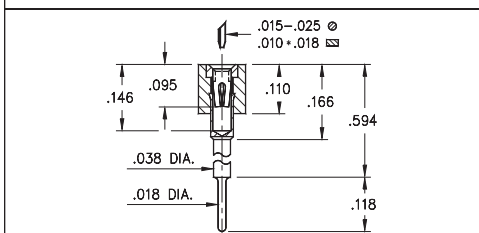

INTERCONNECTS

SERIES 316 • .100" GRID ELEVATED • SINGLE ROW STRIPS

FIG. 1

FIG. 2

FIG. 3

FIG. 4

FIG. 5

- Elevated socket strips are available in 5 different heights:

316...006 uses pin # 0153-1
 316...003 uses pin # 0153-2
 316...007 uses pin # 0153-3
 316...008 uses pin # 0153-4
 316...001 uses pin # 0153-5
 See page 167 for details

- Hi-Rel, 4-finger BeCu #30 contact is rated at 3 amps. See page 253 for details

XX=Plating Code
See Below

For
Electrical, Mechanical
& Environmental Data,
See page 264

| SPECIFY PLATING CODE XX= | 91 | 93 | 41 | 43 | 47 |
|--|-------------|-------------|----------|----------|----------|
| Sleeve (Pin)  | 200 μ"Sn/Pb | 200 μ"Sn/Pb | 200 μ"Sn | 200 μ"Sn | 200 μ"Sn |
| Contact (Clip)  | 10 μ" Au | 30 μ" Au | 10 μ" Au | 30 μ" Au | Au Flash |