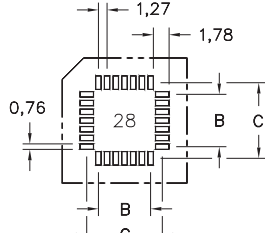

STANDARD PLCC SOCKETS

SERIES 940 • SURFACE MOUNT

- Note: Not end stackable
- Accepts JEDEC PLCCs MO-047 and MO-052
- Low profile for high density PC board stacking
- Standoffs provide clearance for heat dissipation and cleaning
- Contacts are plated with 3,81 μm tin
- Insulator material is glass reinforced PPS
- For Electrical, Mechanical and Environmental Data, see page 141 for details

PCB LAYOUT FOR SURFACE MOUNT

RECTANGULAR *

Number of Contacts	Ordering Information	- A -	- B -	- C -	Qty. per Tube Reel	
20	940-44-020-17-40000X	15,57	5,08	8,48	32	470
28	940-44-028-17-40000X	18,11	7,62	11,02	27	390
32 *	940-44-032-17-40000X *	20,6 / 18,1	10,2 / 7,62	13,6 / 11,0	24	390
44	940-44-044-17-40000X	22,86	12,7	16,10	21	250
52	940-44-052-17-40000X	25,73	15,24	18,64	19	250
68	940-44-068-17-40000X	30,81	20,32	23,72	16	220
84	940-44-084-17-40000X	35,89	25,4	28,80	14	200

Packaging Codes: X = 0 (Tubes)
X = 4 (Tape & Reel)

X-ON Electronics

Largest Supplier of Electrical and Electronic Components

Click to view similar products for [IC & Component Sockets](#) category:

Click to view products by [Mill-Max](#) manufacturer: