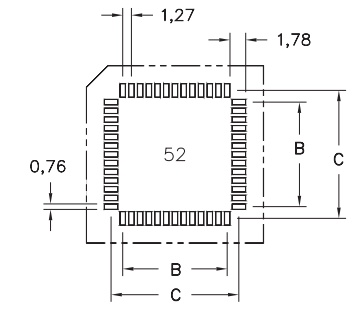

STANDARD PLCC SOCKETS

SERIES 940 • SURFACE MOUNT

- Note: Not end stackable
- Accepts JEDEC PLCCs MO-047 and MO-052
- Low profile for high density PC board stacking
- Standoffs provide clearance for heat dissipation and cleaning
- Contacts are plated with 3,81 μm tin
- Insulator material is glass reinforced PPS
- For Electrical, Mechanical and Environmental Data, see page 141 for details

PCB LAYOUT FOR SURFACE MOUNT

RECTANGULAR *

Number of Contacts	Ordering Information	- A -	- B -	- C -	Qty. per Tube Reel	
20	940-44-020-17-40000X	15,57	5,08	8,48	32	470
28	940-44-028-17-40000X	18,11	7,62	11,02	27	390
32 *	940-44-032-17-40000X *	20,6 / 18,1	10,2 / 7,62	13,6 / 11,0	24	390
44	940-44-044-17-40000X	22,86	12,7	16,10	21	250
52	940-44-052-17-40000X	25,73	15,24	18,64	19	250
68	940-44-068-17-40000X	30,81	20,32	23,72	16	220
84	940-44-084-17-40000X	35,89	25,4	28,80	14	200

Packaging Codes: X = 0 (Tubes)
X = 4 (Tape & Reel)

X-ON Electronics

Largest Supplier of Electrical and Electronic Components

Click to view similar products for [IC & Component Sockets](#) category:

Click to view products by [Mill-Max](#) manufacturer: