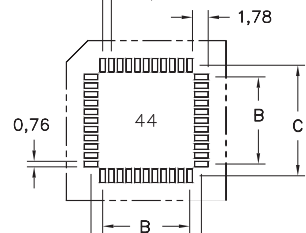

STANDARD PLCC SOCKETS

SERIES 940 • SURFACE MOUNT

- Note: Not end stackable
- Accepts JEDEC PLCCs MO-047 and MO-052
- Low profile for high density PC board stacking
- Standoffs provide clearance for heat dissipation and cleaning
- Contacts are plated with 3,81 μm tin
- Insulator material is glass reinforced PPS
- For Electrical, Mechanical and Environmental Data, see page 141 for details

PCB LAYOUT FOR SURFACE MOUNT

RECTANGULAR *

Number of Contacts	Ordering Information	- A -	- B -	- C -	Qty. per Tube Reel	
20	940-44-020-17-40000X	15,57	5,08	8,48	32	470
28	940-44-028-17-40000X	18,11	7,62	11,02	27	390
32 *	940-44-032-17-40000X *	20,6 / 18,1	10,2 / 7,62	13,6 / 11,0	24	390
44	940-44-044-17-40000X	22,86	12,7	16,10	21	250
52	940-44-052-17-40000X	25,73	15,24	18,64	19	250
68	940-44-068-17-40000X	30,81	20,32	23,72	16	220
84	940-44-084-17-40000X	35,89	25,4	28,80	14	200

Packaging Codes: X = 0 (Tubes)
X = 4 (Tape & Reel)

X-ON Electronics

Largest Supplier of Electrical and Electronic Components

Click to view similar products for [IC & Component Sockets](#) category:

Click to view products by [Mill-Max](#) manufacturer: