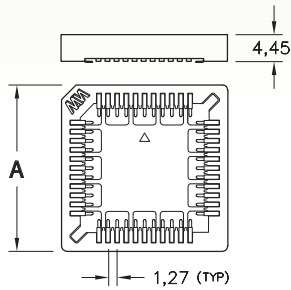

STANDARD PLCC SOCKETS

SERIES 940 • SURFACE MOUNT

- Note: Not end stackable
- Accepts JEDEC PLCCs MO-047 and MO-052
- Low profile for high density PC board stacking
- Standoffs provide clearance for heat dissipation and cleaning
- Contacts are plated with 3,81 μm tin
- Insulator material is glass reinforced PPS
- For Electrical, Mechanical and Environmental Data, see page 141 for details

PCB LAYOUT FOR SURFACE MOUNT

RECTANGULAR *

Number of Contacts	Ordering Information	- A -	- B -	- C -	Qty. per Tube Reel	
20	940-44-020-17-40000X	15,57	5,08	8,48	32	470
28	940-44-028-17-40000X	18,11	7,62	11,02	27	390
32 *	940-44-032-17-40000X *	20,6 / 18,1	10,2 / 7,62	13,6 / 11,0	24	390
44	940-44-044-17-40000X	22,86	12,7	16,10	21	250
52	940-44-052-17-40000X	25,73	15,24	18,64	19	250
68	940-44-068-17-40000X	30,81	20,32	23,72	16	220
84	940-44-084-17-40000X	35,89	25,4	28,80	14	200

Packaging Codes: X = 0 (Tubes)
X = 4 (Tape & Reel)

X-ON Electronics

Largest Supplier of Electrical and Electronic Components

Click to view similar products for [IC & Component Sockets](#) category:

Click to view products by [Mill-Max](#) manufacturer: