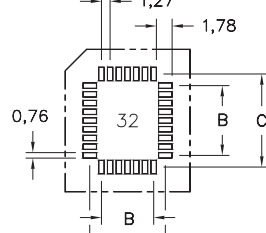

STANDARD PLCC SOCKETS

SERIES 940 • SURFACE MOUNT

- Note: Not end stackable
- Accepts JEDEC PLCCs MO-047 and MO-052
- Low profile for high density PC board stacking
- Standoffs provide clearance for heat dissipation and cleaning
- Contacts are plated with 3,81 μm tin
- Insulator material is glass reinforced PPS
- For Electrical, Mechanical and Environmental Data, see page 141 for details

PCB LAYOUT FOR SURFACE MOUNT

RECTANGULAR *

Number of Contacts	Ordering Information	- A -	- B -	- C -	Qty. per Tube Reel	
20	940-44-020-17-40000X	15,57	5,08	8,48	32	470
28	940-44-028-17-40000X	18,11	7,62	11,02	27	390
32 *	940-44-032-17-40000X *	20,6 / 18,1	10,2 / 7,62	13,6 / 11,0	24	390
44	940-44-044-17-40000X	22,86	12,7	16,10	21	250
52	940-44-052-17-40000X	25,73	15,24	18,64	19	250
68	940-44-068-17-40000X	30,81	20,32	23,72	16	220
84	940-44-084-17-40000X	35,89	25,4	28,80	14	200

Packaging Codes: X = 0 (Tubes)
X = 4 (Tape & Reel)

X-ON Electronics

Largest Supplier of Electrical and Electronic Components

Click to view similar products for [IC & Component Sockets](#) category:

Click to view products by [Mill-Max](#) manufacturer: