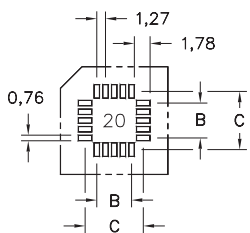

STANDARD PLCC SOCKETS

SERIES 940 • SURFACE MOUNT

- Note: Not end stackable
- Accepts JEDEC PLCCs MO-047 and MO-052
- Low profile for high density PC board stacking
- Standoffs provide clearance for heat dissipation and cleaning
- Contacts are plated with 3,81 μm tin
- Insulator material is glass reinforced PPS
- For Electrical, Mechanical and Environmental Data, see page 141 for details

PCB LAYOUT FOR SURFACE MOUNT

RECTANGULAR *

Number of Contacts	Ordering Information	- A -	- B -	- C -	Qty. per Tube Reel	
20	940-44-020-17-40000X	15,57	5,08	8,48	32	470
28	940-44-028-17-40000X	18,11	7,62	11,02	27	390
32 *	940-44-032-17-40000X *	20,6 / 18,1	10,2 / 7,62	13,6 / 11,0	24	390
44	940-44-044-17-40000X	22,86	12,7	16,10	21	250
52	940-44-052-17-40000X	25,73	15,24	18,64	19	250
68	940-44-068-17-40000X	30,81	20,32	23,72	16	220
84	940-44-084-17-40000X	35,89	25,4	28,80	14	200

Packaging Codes: X = 0 (Tubes)
X = 4 (Tape & Reel)

X-ON Electronics

Largest Supplier of Electrical and Electronic Components

Click to view similar products for [IC & Component Sockets](#) category:

Click to view products by [Mill-Max](#) manufacturer: