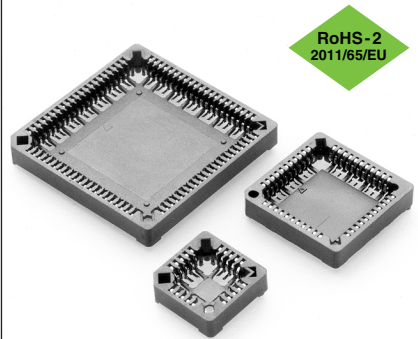

STANDARD PLCC SOCKETS

SERIES 940 • SURFACE MOUNT

- Note: Not end stackable
- Accepts JEDEC PLCCs MO-047 and MO-052
- Low profile for high density PC board stacking
- Standoffs provide clearance for heat dissipation and cleaning
- Contacts are plated with 3,81 μm tin
- Insulator material is glass reinforced PPS
- For Electrical, Mechanical and Environmental Data, see page 141 for details

PCB LAYOUT FOR SURFACE MOUNT

RECTANGULAR *

Number of Contacts	Ordering Information	- A -	- B -	- C -	Qty. per Tube Reel	
20	940-44-020-17-40000X	15,57	5,08	8,48	32	470
28	940-44-028-17-40000X	18,11	7,62	11,02	27	390
32 *	940-44-032-17-40000X *	20,6 / 18,1	10,2 / 7,62	13,6 / 11,0	24	390
44	940-44-044-17-40000X	22,86	12,7	16,10	21	250
52	940-44-052-17-40000X	25,73	15,24	18,64	19	250
68	940-44-068-17-40000X	30,81	20,32	23,72	16	220
84	940-44-084-17-40000X	35,89	25,4	28,80	14	200

Packaging Codes: X = 0 (Tubes)
X = 4 (Tape & Reel)

X-ON Electronics

Largest Supplier of Electrical and Electronic Components

Click to view similar products for [IC & Component Sockets](#) category:

Click to view products by [Mill-Max](#) manufacturer: