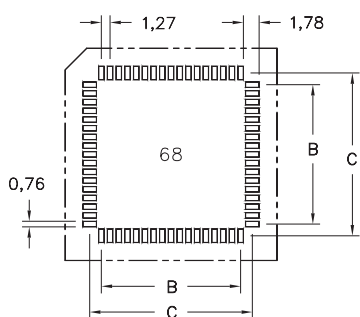

STANDARD PLCC SOCKETS

SERIES 940 • SURFACE MOUNT

- Note: Not end stackable
- Accepts JEDEC PLCCs MO-047 and MO-052
- Low profile for high density PC board stacking
- Standoffs provide clearance for heat dissipation and cleaning
- Contacts are plated with 3,81 μm tin
- Insulator material is glass reinforced PPS
- For Electrical, Mechanical and Environmental Data, see page 141 for details

PCB LAYOUT FOR SURFACE MOUNT

RECTANGULAR *

Number of Contacts	Ordering Information	- A -	- B -	- C -	Qty. per Tube Reel	
20	940-44-020-17-40000X	15,57	5,08	8,48	32	470
28	940-44-028-17-40000X	18,11	7,62	11,02	27	390
32 *	940-44-032-17-40000X *	20,6 / 18,1	10,2 / 7,62	13,6 / 11,0	24	390
44	940-44-044-17-40000X	22,86	12,7	16,10	21	250
52	940-44-052-17-40000X	25,73	15,24	18,64	19	250
68	940-44-068-17-40000X	30,81	20,32	23,72	16	220
84	940-44-084-17-40000X	35,89	25,4	28,80	14	200

Packaging Codes: X = 0 (Tubes)
X = 4 (Tape & Reel)

X-ON Electronics

Largest Supplier of Electrical and Electronic Components

Click to view similar products for [IC & Component Sockets](#) category:

Click to view products by [Mill-Max](#) manufacturer: