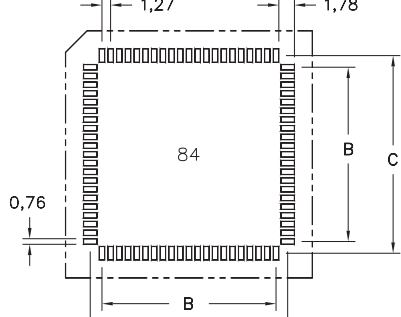

STANDARD PLCC SOCKETS

SERIES 940 • SURFACE MOUNT

- Note: Not end stackable
- Accepts JEDEC PLCCs MO-047 and MO-052
- Low profile for high density PC board stacking
- Standoffs provide clearance for heat dissipation and cleaning
- Contacts are plated with 3,81 μm tin
- Insulator material is glass reinforced PPS
- For Electrical, Mechanical and Environmental Data, see page 141 for details

PCB LAYOUT FOR SURFACE MOUNT

RECTANGULAR *

Number of Contacts	Ordering Information	- A -	- B -	- C -	Qty. per Tube Reel	
20	940-44-020-17-40000X	15,57	5,08	8,48	32	470
28	940-44-028-17-40000X	18,11	7,62	11,02	27	390
32 *	940-44-032-17-40000X *	20,6 / 18,1	10,2 / 7,62	13,6 / 11,0	24	390
44	940-44-044-17-40000X	22,86	12,7	16,10	21	250
52	940-44-052-17-40000X	25,73	15,24	18,64	19	250
68	940-44-068-17-40000X	30,81	20,32	23,72	16	220
84	940-44-084-17-40000X	35,89	25,4	28,80	14	200

Packaging Codes: X = 0 (Tubes)
X = 4 (Tape & Reel)

X-ON Electronics

Largest Supplier of Electrical and Electronic Components

Click to view similar products for [IC & Component Sockets](#) category:

Click to view products by [Mill-Max](#) manufacturer: