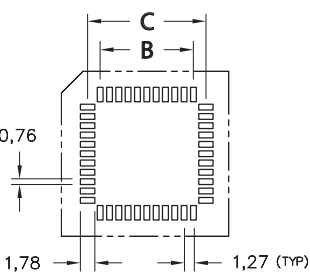

STANDARD PLCC SOCKETS

SERIES 940 • SURFACE MOUNT

- Note: Not end stackable
- Accepts JEDEC PLCCs MO-047 and MO-052
- Low profile for high density PC board stacking
- Standoffs provide clearance for heat dissipation and cleaning
- Contacts are plated with 3,81 μm tin
- Insulator material is glass reinforced PPS
- For Electrical, Mechanical and Environmental Data, see page 141 for details

PCB LAYOUT FOR SURFACE MOUNT

RECTANGULAR *

Number of Contacts	Ordering Information	- A -	- B -	- C -	Qty. per Tube Reel	
20	940-44-020-17-40000X	15,57	5,08	8,48	32	470
28	940-44-028-17-40000X	18,11	7,62	11,02	27	390
32 *	940-44-032-17-40000X *	20,6 / 18,1	10,2 / 7,62	13,6 / 11,0	24	390
44	940-44-044-17-40000X	22,86	12,7	16,10	21	250
52	940-44-052-17-40000X	25,73	15,24	18,64	19	250
68	940-44-068-17-40000X	30,81	20,32	23,72	16	220
84	940-44-084-17-40000X	35,89	25,4	28,80	14	200

Packaging Codes: X = 0 (Tubes)
X = 4 (Tape & Reel)

X-ON Electronics

Largest Supplier of Electrical and Electronic Components

Click to view similar products for [IC & Component Sockets](#) category:

Click to view products by [Mill-Max](#) manufacturer: