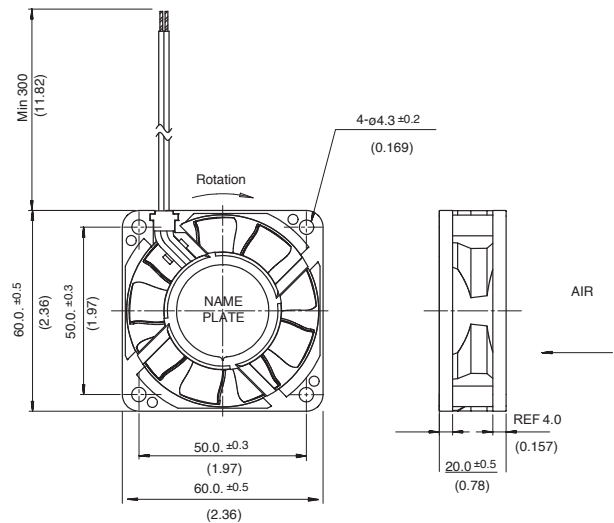

Impeller : Plastic (Black) UL94V-0

Bearing : Ball Bearing

Lead Wire : UL3385, AWG26, +Red, -Black

Panel Cut-Outs

Units: mm (inch)

INLET SIDE

OUTLET SIDE

Characteristic Curves

Outline

***Outline is A (Rib) Type

Specifications

□ = Casing Form --- A: Rib Type, E: Flange Type

MODEL	Rated Voltage	Operating Voltage	Current	Input Power	Speed	Max. Air Flow		Max. Static Pressure		Noise	Mass
	(V)	(V)	(A)*1	(W)*1	(min ⁻¹)*1	(CFM)	(m ³ /min)	(in H ₂ O)	(Pa)	(dB)*1	(g)
06020SA-12J-□A-00	12	6.0 ~ 13.8	0.05	0.60	2800	12.71	0.36	0.09	21.2	21.5	56
06020SA-12K-□A-00	12	6.0 ~ 13.8	0.05	0.60	3200	14.48	0.41	0.11	27.6	23.5	56
06020SA-12L-□A-00	12	6.0 ~ 13.8	0.06	0.72	3600	16.60	0.47	0.14	34.7	26.0	56
06020SA-12M-□A-00	12	6.0 ~ 13.8	0.08	0.96	4000	18.36	0.52	0.17	42.6	28.5	56
06020SA-12N-□A-00	12	6.0 ~ 13.8	0.09	1.08	4400	20.48	0.58	0.21	52.1	30.5	56