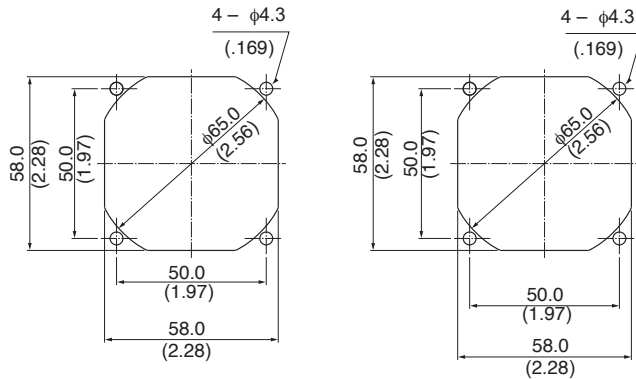

Impeller : Plastic (Black) UL94V-0

Bearing : Ball Bearing

Lead Wire : UL3385, AWG26, +Red, -Black

Panel Cut-Outs

Units: mm (inch)

INLET SIDE

OUTLET SIDE

Characteristic Curves

Outline

***Outline is A (Rib) Type

Specifications

□ = Casing Form --- A: Rib Type, E: Flange Type

MODEL	Rated Voltage	Operating Voltage	Current	Input Power	Speed	Max. Air Flow		Max. Static Pressure		Noise	Mass
	(V)	(V)	(A)*1	(W)*1	(min ⁻¹)*1	(CFM)	(m ³ /min)	(in H ₂ O)	(Pa)	(dB)*1	(g)
06020SA-12J-□A-00	12	6.0 ~ 13.8	0.05	0.60	2800	12.71	0.36	0.09	21.2	21.5	56
06020SA-12K-□A-00	12	6.0 ~ 13.8	0.05	0.60	3200	14.48	0.41	0.11	27.6	23.5	56
06020SA-12L-□A-00	12	6.0 ~ 13.8	0.06	0.72	3600	16.60	0.47	0.14	34.7	26.0	56
06020SA-12M-□A-00	12	6.0 ~ 13.8	0.08	0.96	4000	18.36	0.52	0.17	42.6	28.5	56
06020SA-12N-□A-00	12	6.0 ~ 13.8	0.09	1.08	4400	20.48	0.58	0.21	52.1	30.5	56