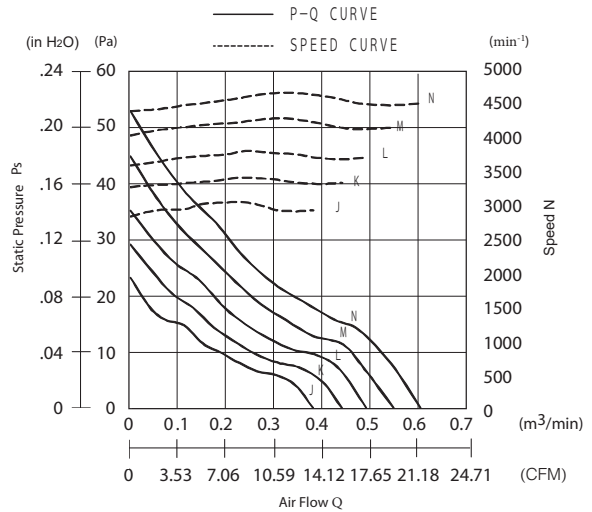

Impeller : Plastic (Black) UL94V-0

Bearing : Ball Bearing

Lead Wire : UL3385, AWG26, +Red, -Black

Panel Cut-Outs

Units: mm (inch)

INLET SIDE

OUTLET SIDE

Characteristic Curves