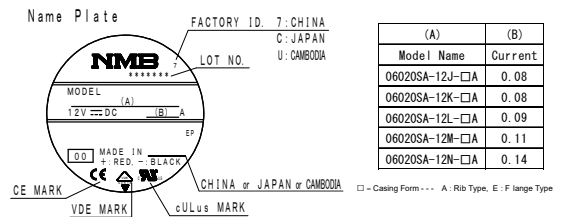

Impeller : Plastic (Black) UL94V-0

Bearing : Ball Bearing

Lead Wire : UL3385, AWG26, +Red, -Black

Panel Cut-Outs

Units: mm (inch)

INLET SIDE

OUTLET SIDE

Characteristic Curves

Outline

***Outline is A (Rib) Type

Specifications

□ = Casing Form --- A: Rib Type, E: Flange Type

MODEL	Rated Voltage	Operating Voltage	Current	Input Power	Speed	Max. Air Flow		Max. Static Pressure		Noise	Mass
	(V)	(V)	(A)*1	(W)*1	(min ⁻¹)*1	(CFM)	(m ³ /min)	(in H ₂ O)	(Pa)	(dB)*1	(g)
06020SA-12J-□A-00	12	6.0 ~ 13.8	0.05	0.60	2800	12.71	0.36	0.09	21.2	21.5	56
06020SA-12K-□A-00	12	6.0 ~ 13.8	0.05	0.60	3200	14.48	0.41	0.11	27.6	23.5	56
06020SA-12L-□A-00	12	6.0 ~ 13.8	0.06	0.72	3600	16.60	0.47	0.14	34.7	26.0	56
06020SA-12M-□A-00	12	6.0 ~ 13.8	0.08	0.96	4000	18.36	0.52	0.17	42.6	28.5	56
06020SA-12N-□A-00	12	6.0 ~ 13.8	0.09	1.08	4400	20.48	0.58	0.21	52.1	30.5	56