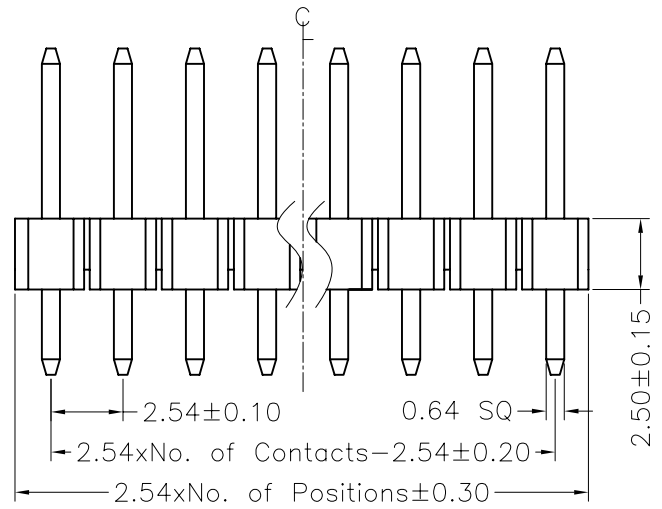

REV.	ECN. NO.	APPD.
A		

NOTES:
 Current Rating:3.0AMP
 Contact Resistance:20mΩ max
 Withstand Voltage:500V AC/DC
 Insulation Resistance:1000MΩ min
 Operation Temperature:-40°C to +105°C

Contact Material:Brass
 Contact plating:Au or Sn Over Ni
 Insulator Material:PBT or PA6T+30%GF(UL94V-0)

Recommended P.C.B Layout(Top Side)
 (PCB BOARD TOLERANCE±0.05)

MTP125-11XXS1- X

No.of Pins per Row: 01~40
 Colour
 R : red
 Y : yellow
 W : white
 G : green
 B : blue

Dimension antitheses list		
ITEM	A	B
Standard	3.00	6.00
Alternate		

X. ± 0.30	X.° ± 5°	UNITS mm	NAME(INTENDED USE)	MINTRON CO.,LTD.		
.X ± 0.20	.X° ± 2°				MAT'L	PART NO.(INTENDED USE)
.XX ± 0.10	.XX° ± 1°					
.XXX ± 0.05	.XXX° ± 0.5°				Q'TY	DWG NO.:
PIN HEADER CONNECTOR		APPD: SUNNY	SCALE			
		CHKD: LISA	SHEET			
		DR: ZOE 2006-11-28	REV.			
			1/1			
			1/1			
			A			