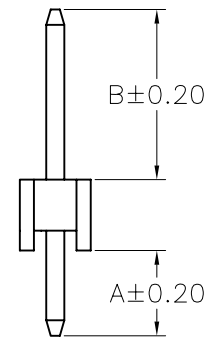

REV.	ECN. NO.	APPD.
A		

NOTES:
 Current Rating:3.0AMP
 Contact Resistance:20mΩ max
 Withstand Voltage:500V AC/DC
 Insulation Resistance:1000MΩ min
 Operation Temperature:-40°C to +105°C

Contact Material:Brass
 Contact plating:Au or Sn Over Ni
 Insulator Material:PBT or PA6T+30%GF(UL94V-0)

Recommended P.C.B Layout(Top Side)
 (PCB BOARD TOLERANCE±0.05)

MTP125-11XXS1- X

No.of Pins per Row: 01~40
 Colour
 R : red
 Y : yellow
 W : white
 G : green
 B : blue

Dimension antitheses list		
ITEM	A	B
Standard	3.00	6.00
Alternate		

X. ± 0.30	X.° ± 5°	UNITS mm	NAME(INTENDED USE)	MINTRON CO.,LTD.		
.X ± 0.20	.X° ± 2°				MAT'L	PART NO.(INTENDED USE)
.XX ± 0.10	.XX° ± 1°					
.XXX ± 0.05	.XXX° ± 0.5°				Q'TY	DWG NO.:
PIN HEADER CONNECTOR		APPD: SUNNY	SCALE			
		CHKD: LISA	SHEET			
		DR: ZOE 2006-11-28	REV.			
			1/1			
			1/1			
			A			