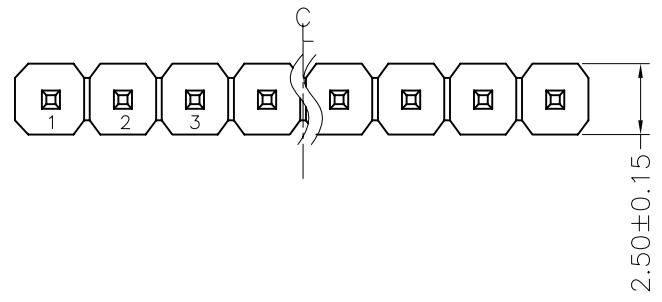

REV.	ECN. NO.	APPD.
A		

NOTES:
 Current Rating:3.0AMP
 Contact Resistance:20mΩ max
 Withstand Voltage:500V AC/DC
 Insulation Resistance:1000MΩ min
 Operation Temperature:-40°C to +105°C

Contact Material:Brass
 Contact plating:Au or Sn Over Ni
 Insulator Material:PBT or PA6T+30%GF(UL94V-0)

Recommended P.C.B Layout(Top Side)
 (PCB BOARD TOLERANCE±0.05)

MTP125-11XXS1- X

No.of Pins per Row: 01~40
 Colour
 R : red
 Y : yellow
 W : white
 G : green
 B : blue

Dimension antitheses list		
ITEM	A	B
Standard	3.00	6.00
Alternate		

X. ± 0.30	X.° ± 5°	UNITS mm	NAME(INTENDED USE)	MINTRON CO.,LTD.		
.X ± 0.20	.X° ± 2°				MAT'L	PART NO.(INTENDED USE)
.XX ± 0.10	.XX° ± 1°					
.XXX ± 0.05	.XXX° ± 0.5°				Q'TY	DWG NO.:
PIN HEADER CONNECTOR		APPD: SUNNY	SCALE			
		CHKD: LISA	SHEET			
		DR: ZOE 2006-11-28	REV.			
			1/1			
			1/1			
			A			