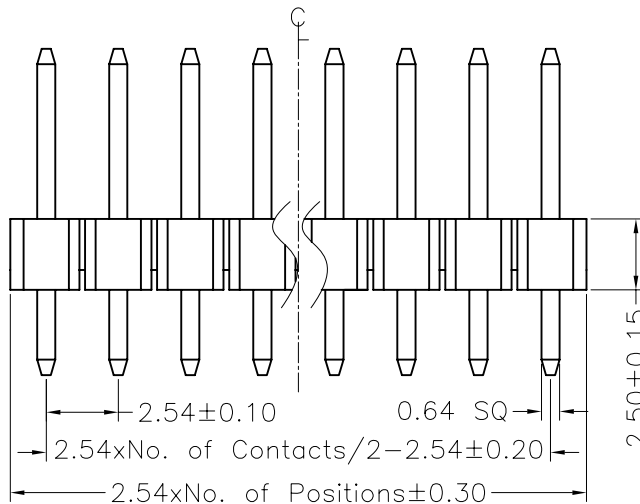

REV.	ECN. NO.	APPD.
A		

NOTES:  
 Current Rating:3.0AMP  
 Contact Resistance:20mΩ max  
 Withstand Voltage:500V AC/DC  
 Insulation Resistance:1000MΩ min  
 Operation Temperature:-40°C to +105°C

Contact Material:Brass  
 Contact plating:Au or Sn Over Ni  
 Insulator Material:PBT or PA6T+30%GF(UL94V-0)

Recommended P.C.B Layout(Top Side)  
 (PCB BOARD TOLERANCE ±0.05)

## Ordering Information

MTP125-12XXS1-X

┌───┐ └───┘	┌───┐ └───┘
No.of Pins per Row: 01~40	Colour R : red Y : yellow W : white G : green B : blue

Dimension antitheses list		
ITEM	A	B
Standard	3.00	6.00
Alternate		

X. ± 0.30	X.° ± 5°	UNITS mm	NAME(INTENDED USE)	MINTRON CO.,LTD.
.X ± 0.20	.X° ± 2°	MAT'L		
.XX ± 0.10	.XX° ± 1°	FINISH	APPD: SUNNY	DWG NO.:
.XXX ± 0.05	.XXX° ± 0.5°	Q'TY	CHKD: LISA	
PIN HEADER CONNECTOR			DR: ZOE	2006-11-28
			SCALE 1/1	