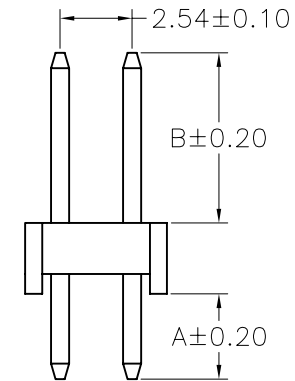

REV.	ECN. NO.	APPD.
A		

NOTES:  
 Current Rating:3.0AMP  
 Contact Resistance:20mΩ max  
 Withstand Voltage:500V AC/DC  
 Insulation Resistance:1000MΩ min  
 Operation Temperature:-40°C to +105°C

Contact Material:Brass  
 Contact plating:Au or Sn Over Ni  
 Insulator Material:PBT or PA6T+30%GF(UL94V-0)

Recommended P.C.B Layout(Top Side)  
 (PCB BOARD TOLERANCE ±0.05)

## Ordering Information

MTP125-12XXS1-X

┌───┐ └───┘	┌───┐ └───┘
No.of Pins per Row: 01~40	Colour R : red Y : yellow W : white G : green B : blue

Dimension antitheses list		
ITEM	A	B
Standard	3.00	6.00
Alternate		

X. ± 0.30	X.° ± 5°	UNITS mm	NAME(INTENDED USE)	MINTRON CO.,LTD.
.X ± 0.20	.X° ± 2°	MAT'L		
.XX ± 0.10	.XX° ± 1°	FINISH	APPD: SUNNY	DWG NO.:
.XXX ± 0.05	.XXX° ± 0.5°	Q'TY	CHKD: LISA	
PIN HEADER CONNECTOR			DR: ZOE	2006-11-28
			SCALE 1/1	