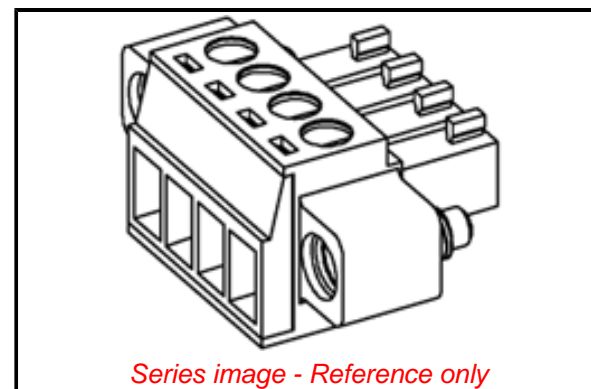

PLEASE CHECK WWW.MOLEX.COM FOR LATEST PART INFORMATION

Part Number: [0395040010](#)
Status: **Active**
Overview: Eurostyle Terminal Blocks
Description: 3.50mm Pitch Eurostyle Horizontal Plug, with Retention Screws, 10 Circuits

Documents:

[3D Model](#) [Product Specification PS-39500-001-001 (PDF)](#)
[Drawing (PDF)](#) [RoHS Certificate of Compliance (PDF)](#)
[3D Model (PDF)](#)

Agency Certification

UL E48521

General

Product Family Terminal Blocks
Series [39504](#)
Application N/A
Component Type Plug
Overview [Eurostyle Terminal Blocks](#)
Product Name ESE, Eurostyle Pluggable
Type Euro Block
UPC 822350440318

Physical

Circuits (Loaded) 10
Entry Angle Vertical
Lock to Mating Part Yes
Number of Rows 1
Orientation Horizontal
Panel Mount No
Pitch - Mating Interface 3.50mm
Pitch - Termination Interface 3.50mm
Polarized to Mating Part Yes
Stackable No
Temperature Range - Operating -40° to +105°C
Wire Size AWG 16, 18, 20, 22, 24, 26, 28, 30
Wire Size mm² 0.05-1.31

Electrical

Current - Maximum per Contact 8.0A
Voltage - Maximum 300V

Material Info

Reference - Drawing Numbers

Product Specification PS-39500-001-001
Sales Drawing SD-39504-001

Series image - Reference only

EU ELV

Not Relevant

EU RoHS

Not Reviewed

REACH SVHC

Not Contained Per
-ED/01/2018 (15
January 2018)

Halogen-Free

Status

Low-Halogen

For more information, please visit [Contact US](#)

China ROHS

ELV

RoHS Phthalates

China RoHS

Green Image

Not Relevant

Not Contained

Search Parts in this Series

[39504 Series](#)

Mates With

Most 3.50mm Pitch Industry Standard PCB Headers, [39505](#) Vertical PCB Header with Threaded Retention Inserts, [39506](#) Horizontal PCB Header with Threaded Retention Inserts