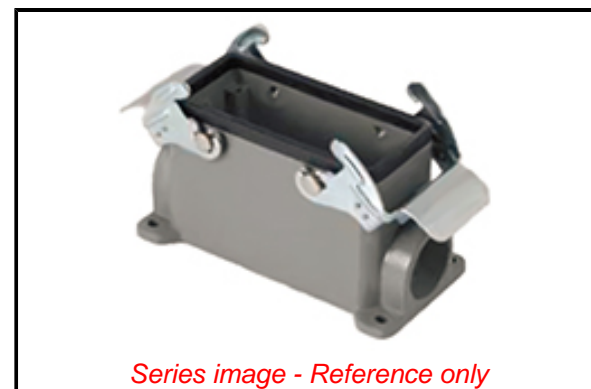

PLEASE CHECK WWW.MOLEX.COM FOR LATEST PART INFORMATION

Part Number: [0936012566](#)
Status: **Active**
Overview: GWconnect Heavy Duty Connectors (HDC)
Description: GWconnect STD - Standard, Double Lever Surface Mount Housing, Die-cast Aluminum, with 2 Levers, with Gasket, Size 16B «77x27», M25x2 Thread, Grey

Documents:

[RoHS Certificate of Compliance (PDF)](#)

Agency Certification

CSA 256883
UL E249674

General

Product Family Industrial Connectors / Enclosures
Series [93601](#)
Component Size 16B «77X27»
Component Type Double Lever SMT Housing
Exclude SD Check Yes
IP Rating IP66, IP69
Overview [GWconnect Heavy Duty Connectors (HDC)](#)
Product Category Heavy Duty Connectors
Product Name GWconnect
Standard ANSI/UL 50, ANSI/UL 50 E, CSA C22.2 No.94-1-2, EN 61984
Type STD
UPC 887191834023

Physical

Housing Coating Polyester Powder
Housing Color Grey RAL 7037
Lock to Mating Part Yes
Material - Gasket NBR
Material - Housing Die-cast Aluminum
Material - Lever Galvanized Steel
Mounting Style Surface Mount
Net Weight 317.800/g
Number of Levers 2
Packaging Type Bag
Thread Size M25x2
Thread Type (M) Metric

Electrical

Voltage - Maximum 500V

Material Info

Engineering Number 7816.6375.0

Series image - Reference only

EU ELV

Not Relevant

EU RoHS

Compliant

REACH SVHC

Not Contained Per - ED/71/2019 (16 July 2019)

Halogen-Free

Status

Not Reviewed

For more information, please visit [Contact US](#)

China ROHS

ELV

RoHS Phthalates

China RoHS

Green Image

Not Relevant

Not Contained

Search Parts in this Series

[93601 Series](#)

Use With

Size 16B «77x27» S-D, S-DD, S-E, S-EE, S-EP, S-ES, S-HSB, S-ESHV, S-K, S-M, and S-EHV Inserts