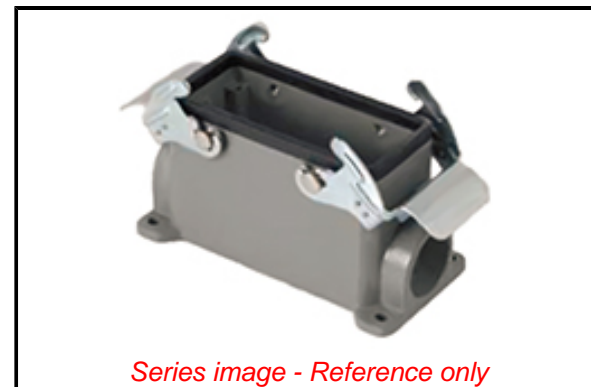

PLEASE CHECK WWW.MOLEX.COM FOR LATEST PART INFORMATION

Part Number: [0936013522](#)
Status: **Active**
Overview: GWconnect Heavy Duty Connectors (HDC)
Description: GWconnect STD - Standard, Double Lever Surface Mount Housing, Die-cast Aluminum, with 2 Levers, with Gasket, Size 24B «104x27», M25 Thread, Grey

Documents:

[RoHS Certificate of Compliance (PDF)](#)

Agency Certification

CSA 256883
UL E249674

General

Product Family Industrial Connectors / Enclosures
Series [93601](#)
Component Size 24B «104X27»
Component Type Double Lever SMT Housing
IP Rating IP66, IP69
Overview [GWconnect Heavy Duty Connectors (HDC)](#)
Product Category Heavy Duty Connectors
Product Name GWconnect
Standard ANSI/UL 50, ANSI/UL 50 E, CSA C22.2 No.94-1-2, EN 61984
Type STD
UPC 887191842943

Physical

Housing Coating Polyester Powder
Housing Color Grey RAL 7037
Lock to Mating Part Yes
Material - Gasket NBR
Material - Housing Die-cast Aluminum
Material - Lever Galvanized Steel
Mounting Style Surface Mount
Net Weight 360.000/g
Number of Levers 2
Packaging Type Bag
Thread Size M25
Thread Type (M) Metric

Electrical

Voltage - Maximum 500V

Material Info

Engineering Number 7824.6376.0

Series image - Reference only

EU ELV

Not Relevant

EU RoHS

Compliant

REACH SVHC

Not Contained Per - ED/71/2019 (16 July 2019)

Halogen-Free

Status

Not Reviewed

For more information, please visit [Contact US](#)

China ROHS

ELV

RoHS Phthalates

China RoHS

Green Image

Not Relevant

Not Contained

Search Parts in this Series

[93601](#) Series

Use With

Size 24B «104x27» S-D, S-DD, S-E, S-EE, S-EP, S-ES, S-HSB, S-ESHV, S-K, S-M, and S-EHV Inserts