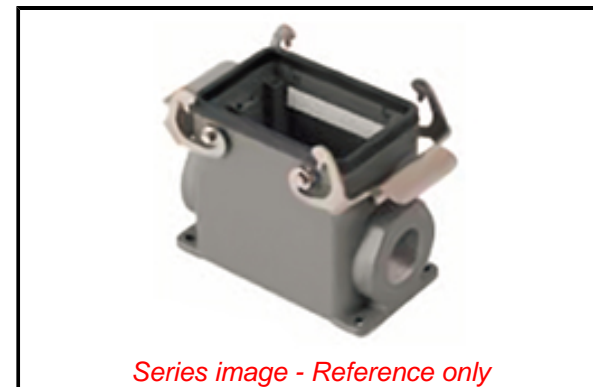

PLEASE CHECK WWW.MOLEX.COM FOR LATEST PART INFORMATION

Part Number: [0936014072](#)
Status: **Active**
Overview: GWconnect Heavy Duty Connectors (HDC)
Description: GWconnect STD - Standard, Double Lever Surface Mount Housing, Die-cast Aluminum, with 2 Levers, with Gasket, Size 32A «66x40», M32 Thread, Grey

Documents:

[RoHS Certificate of Compliance (PDF)](#)

Agency Certification

CSA 256883
UL E249674

General

Product Family Industrial Connectors / Enclosures
Series [93601](#)
Component Size 32A «66x40»
Component Type Double Lever SMT Housing
Exclude SD Check Yes
IP Rating IP66, IP69
Overview [GWconnect Heavy Duty Connectors (HDC)](#)
Product Category Heavy Duty Connectors
Product Name GWconnect
Standard ANSI/UL 50, ANSI/UL 50 E, CSA C22.2 No.94-1-2, EN 61984
Type STD
UPC 887191879710

Physical

Housing Coating Polyester Powder
Housing Color Grey RAL 7037
Lock to Mating Part Yes
Material - Gasket NBR
Material - Housing Die-cast Aluminum
Material - Lever Stainless Steel
Mounting Style Surface Mount
Number of Levers 2
Packaging Type Bag
Thread Size M32
Thread Type (M) Metric

Electrical

Voltage - Maximum 500V

Material Info

Engineering Number 7832.4602.0

Series image - Reference only

EU ELV

Not Reviewed

EU RoHS

Not Reviewed

REACH SVHC

Not Reviewed

Halogen-Free

Status

Not Reviewed

For more information, please visit [Contact US](#)

China ROHS	Not Reviewed
ELV	Not Reviewed
RoHS Phthalates	Not Reviewed

China RoHS

Search Parts in this Series

[93601 Series](#)

Use With

Size 32A «66x40» S-A and S-D Inserts