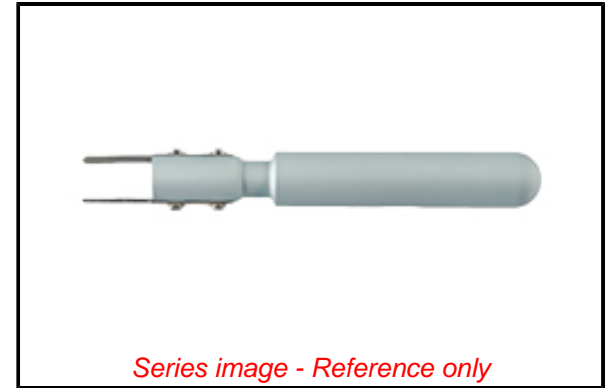

PLEASE CHECK WWW.MOLEX.COM FOR LATEST PART INFORMATION

Part Number: [0936050081](#)
Status: **Active**
Overview: [GWconnect Heavy Duty Connectors (HDC)](#)
Description: [GWconnect Removal Hand Tool for 100A Turned Crimp Contacts](#)

Documents:

[RoHS Certificate of Compliance (PDF)](#)

General

Product Family	Industrial Connectors / Enclosures
Series	93605
Comments	Metal handle
Function	Removal
Level of Automation	Manual
Overview	GWconnect Heavy Duty Connectors (HDC)
Product Category	Application Tooling
Product Name	GWconnect
Tool Type	Extraction Hand Tool
UPC	887191893037

Physical

Net Weight	75.600/g
Packaging Type	Carton

Material Info

Engineering Number	8500.7942.0

EU ELV

Not Relevant

EU RoHS

Not Reviewed

REACH SVHC

Not Reviewed

Halogen-Free

Status

Not Relevant

For more information, please visit [Contact US](#)

China ROHS

Not Relevant

ELV

Not Relevant

RoHS Phthalates

Not Reviewed

Search Parts in this Series

[93605 Series](#)

Use With

8.00mm, 100A Crimp Contacts, S-K and S-M Series Inserts