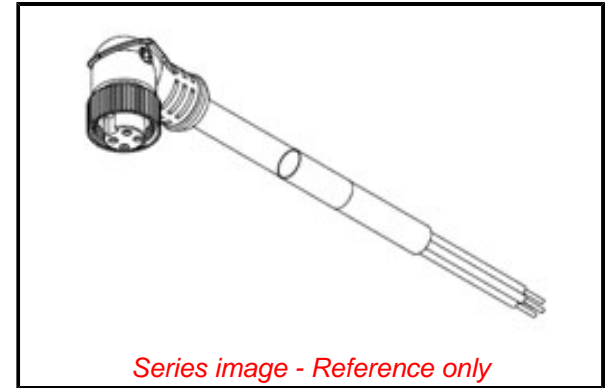

PLEASE CHECK WWW.MOLEX.COM FOR LATEST PART INFORMATION

Part Number: [1300060912](#)
Status: **Active**
Overview: Brad Mini-Change Connectors
Description: Mini-Change A-Size Single-Ended Cordset, 4 Poles, Female (90°) to Pigtail, 16 AWG, PVC Cable, 6.10m (20.0') Length

Documents:

[Drawing (PDF)](#) [RoHS Certificate of Compliance (PDF)](#)

Agency Certification

CSA LR6837
UL E152210

General

Product Family Industrial Cordsets
Series [130006](#)
Connector End A Mini-Change
Connector End B Pigtail
IP Rating IP67
Material - Contact Copper Alloy
Overview [Brad Mini-Change Connectors](#)
Product Name Mini-Change
Protocol N/A
Region America
Type Single Ended
UPC 78678843126

Physical

Cable Diameter 10.67mm (.420")
Cable Length 6.10m (20.0')
Color - Cable Jacket Yellow
Coupling Style Threaded
Gender Female-Pigtail
Keyway Single
LED Indicator No
Material - Cable Jacket PVC
Material - Connector Body PVC
Material - Coupling Nut Black Epoxy Coated Zinc
Material - Plating Mating Gold
Orientation 90° to Pigtail
Poles 4
Temperature Range - Operating -20°C to +105°C
Wire Size AWG 16
Wire/Cable Type ST00W

Electrical

Current - Maximum per Contact 10.0A
Voltage - Maximum 600V

Material Info

Engineering Number 104001A01F200

Reference - Drawing Numbers

Sales Drawing SD-130006-016

EU ELV

Not Relevant

EU RoHS

Not Reviewed

REACH SVHC

Not Reviewed

Halogen-Free

Status

Not Reviewed

For more information, please visit [Contact US](#)

China ROHS

Not Reviewed

ELV

Not Relevant

RoHS Phthalates

Not Reviewed

China RoHS

Search Parts in this Series

[130006 Series](#)