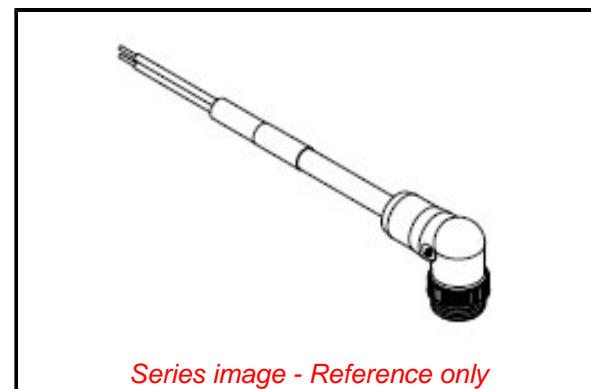

PLEASE CHECK WWW.MOLEX.COM FOR LATEST PART INFORMATION

Part Number: [1300610119](#)
Status: **Active**
Overview: BradPower Cordsets and Receptacles
Description: BradPower A-Size (7/8"-M22) Single-Ended Cordset, 4 Poles, Female (90°) to Straight, 14 AWG, PVC Cable, 2.0m (6.56') Length

Documents:

[Drawing (PDF)](#) [RoHS Certificate of Compliance (PDF)](#)

Agency Certification

UL E258922

General

Product Family	Industrial Cordsets
Series	130061
Connector End A	BradPower A-Size (7/8"-M22)
Connector End B	Pigtail
IP Rating	IP67
Material - Contact	Copper Alloy
Overview	BradPower Cordsets and Receptacles
Product Name	BradPower A-Size
Protocol	FF
Region	Europe
Type	Single Ended
UPC	78678883192

Physical

Cable Diameter	14.99mm (.590")
Cable Length	2.0m (6.56')
Color - Cable Jacket	Gray
Coupling Style	Threaded
Gender	Female-Pigtail
Keyway	Single
LED Indicator	No
Material - Cable Jacket	PVC
Material - Connector Body	PVC
Material - Coupling Nut	Black Epoxy Coated Zinc
Material - Plating Mating	Gold
Orientation	90° to Pigtail
Poles	4
Temperature Range - Operating	-20°C to +90°C
Wire Size AWG	14
Wire/Cable Type	Unshielded-Stranded

Electrical

Current - Maximum per Contact	15.0A
Voltage - Maximum	600V

Material Info

Engineering Number	104001A46M020

Reference - Drawing Numbers

Sales Drawing	SD-130061-014

Series image - Reference only

EU ELV

Not Reviewed

EU RoHS

Not Reviewed

REACH SVHC

Not Reviewed

Halogen-Free

Status

Not Reviewed

For more information, please visit [Contact US](#)

China ROHS

Not Reviewed

ELV

Not Reviewed

RoHS Phthalates

Not Reviewed

Search Parts in this Series

[130061](#) Series