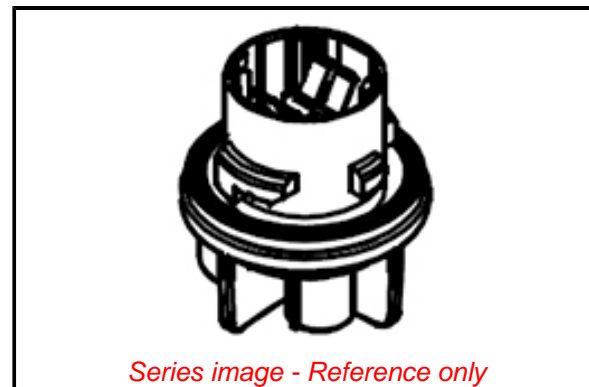

PLEASE CHECK WWW.MOLEX.COM FOR LATEST PART INFORMATION

Part Number: [1046110311](#)
Status: **Active**
Overview: Automotive Bulb Sockets
Description: WT21 Bulb Socket, Double Housing Assembly, Type A, WTY21W/7W, Sealed, Black

Documents:

[Drawing (PDF)](#)   [Packaging Specification PK-104611-001-001 (PDF)](#)
[Product Specification PS-104611-001-001 (PDF)](#)   [RoHS Certificate of Compliance (PDF)](#)

General

Product Family	Other Sockets
Series	104611
Comments	A-Type, A-Type
Component Type	Socket
Overview	Automotive Bulb Sockets
Product Name	WT21 Bulb Socket
UPC	889056550093

Physical

Circuits (Loaded)	3
Circuits (maximum)	3
Color - Resin	Black
Durability (mating cycles max)	Contact Molex
Entry Angle	Vertical
Keying to Mating Part	Yes
Material - Resin	Liquid Crystal Polymer
Net Weight	15.713/g
PCB Locator	No
PCB Retention	N/A
Packaging Type	Bag
Pitch - Mating Interface	N/A
Temperature Range - Operating	-40° to +85°C
Termination Interface: Style	Through Hole

Electrical

Current - Maximum per Contact	Major 2.4A, Minor 0.6A
Voltage - Maximum	14V DC

Material Info

Reference - Drawing Numbers

Packaging Specification	PK-104611-001-001
Product Specification	PS-104611-001-001
Sales Drawing	SD-104611-001

Series image - Reference only

EU ELV

Compliant

EU RoHS

Compliant

REACH SVHC

Not Contained Per
-ED/88/2018 (15
January 2019)

Halogen-Free

Status

Low-Halogen

For more information, please visit [Contact US](#)

China ROHS

ELV

RoHS Phthalates

China RoHS

Green Image

Compliant

Not Contained

Search Parts in this Series

[104611 Series](#)

Mates With

WTY21W/7W Bulb

Use With

Single Type Bulb Socket Terminal
[498699702](#)
Double Type Bulb Socket
Terminal [498689702](#)
Wire Seal Small
[494549002](#)
Wire Seal Large [494549003](#)