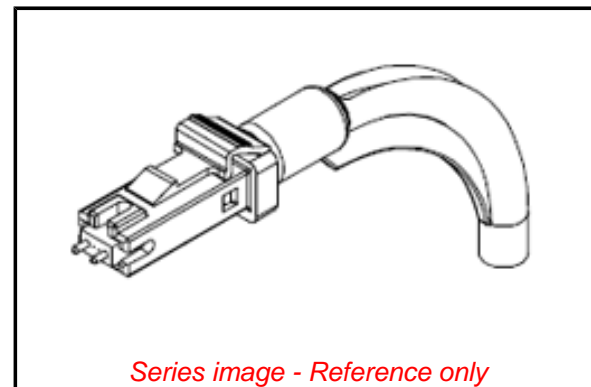

Physical

Alignment Sleeve	N/A
Angled Physical Contact (APC)	No
Boot Color	Black
Boot Type	Long Crimp
Color - Resin	Black
Ferrule Hole Size	128µm
Ferrule Material	Ceramic
Gender	Female
Mounting Style	Adhesive
Net Weight	2.840/g
Ports	1

Solder Process Data

Lead-freeProcess Capability	N/A
-----------------------------	-----

Material Info

Old Part Number	860033030
-----------------	-----------

Series image - Reference only

EU ELV

Not Relevant