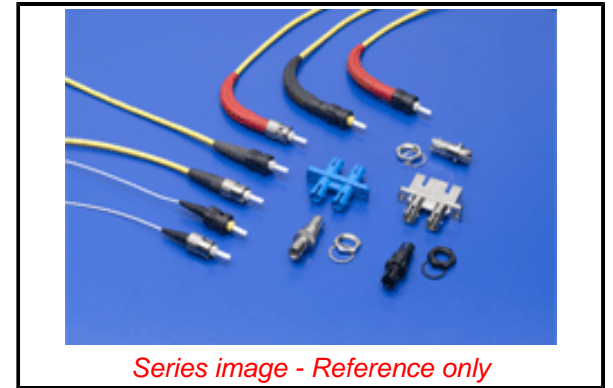

Physical

Alignment Sleeve	N/A
Angled Physical Contact (APC)	No
Boot Color	Black
Boot Type	Straight
Color - Resin	Black
Ferrule Hole Size	127µm
Ferrule Material	Ceramic
Gender	Plug
Mounting Style	Adhesive
Net Weight	3.108/g
Ports	1

Solder Process Data

Lead-freeProcess Capability	N/A
-----------------------------	-----

Material Info

Engineering Number	860100000
--------------------	-----------

Series image - Reference only

EU ELV

Not Relevant