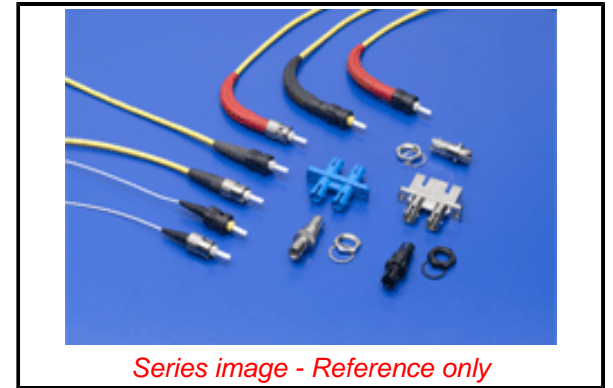

PLEASE CHECK WWW.MOLEX.COM FOR LATEST PART INFORMATION

Part Number: [1060100200](#)
Status: **Active**
Overview: [Optical Connectivity Solutions](#)
Description: ST Connector, Multimode, 127µm Ceramic PC+ Ferrule, 2.40mm and 3.00mm Simplex Cable, Polymer Coupling Nut, Short Crimp Boot

Documents:

[Drawing (PDF)](#) [RoHS Certificate of Compliance (PDF)](#)

General

Product Family	Fiber Optic Connectors
Series	106010
Cable Size	3.00mm
Material - Housing	PBT
Mode	Multimode
Overview	Optical Connectivity Solutions
Product Name	ST
UPC	822350256483
Wire/Cable Type	Simplex

Physical

Alignment Sleeve	N/A
Angled Physical Contact (APC)	No
Boot Color	Black
Boot Type	Short Crimp
Color - Resin	Black
Ferrule Hole Size	127µm
Ferrule Material	Ceramic
Gender	Plug
Mounting Style	Adhesive
Net Weight	3.065/g
Ports	1

Solder Process Data

Lead-freeProcess Capability	N/A

Material Info

Engineering Number	860100200

Series image - Reference only

EU ELV

Not Relevant

EU RoHS

Compliant

REACH SVHC

Not Contained Per -
ECHA_01_2020 (16
January 2020

Halogen-Free

Status

Not Low-Halogen

For more information, please visit [Contact US](#)

China ROHS

ELV

RoHS Phthalates

China RoHS

Green Image

Not Relevant

Not Contained

Search Parts in this Series

[106010](#) Series

Mates With

[106112](#) ST Adapter, Metal Alignment Sleeve, [106113](#) ST Adapter, Polymer Alignment Sleeve