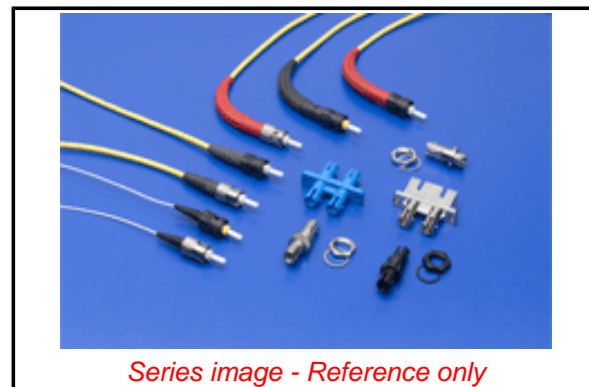

PLEASE CHECK WWW.MOLEX.COM FOR LATEST PART INFORMATION

Part Number: [1060100240](#)
Status: **Active**
Overview: [Optical Connectivity](#)
Description: ST Connector, Multimode, 127µm Ceramic PC+ Ferrule, 3.00mm Simplex Cable, Polymer Coupling Nut, Short Crimp Boot

Documents:

[Drawing (PDF)](#) [RoHS Certificate of Compliance (PDF)](#)

General

Product Family	Fiber Optic Connectors
Series	106010
Cable Size	3.00mm
Material - Housing	PBT
Mode	Multimode
Overview	Optical Connectivity
Product Name	ST
UPC	822350256575
Wire/Cable Type	Simplex

Physical

Alignment Sleeve	N/A
Angled Physical Contact (APC)	No
Boot Color	Red
Boot Type	Short Crimp
Color - Resin	Black
Ferrule Hole Size	127µm
Ferrule Material	Ceramic
Gender	Plug
Mounting Style	Adhesive
Net Weight	3.000/g
Ports	1

Solder Process Data

Lead-free Process Capability	N/A

Material Info

Old Part Number	860100240

*ST is a trademark of Lucent Technologies. KEVLAR is a registered trademark of E.I. duPont de Nemours & Co., Inc.

Series image - Reference only

EU ELV

Not Relevant

EU RoHS

Compliant

REACH SVHC

Not Contained Per -
ED/108/2014 (17 Dec
2014)

Halogen-Free

Status

Not Low-Halogen

**Need more information on product
environmental compliance?**

Email productcompliance@molex.com
Please visit the [Contact Us](#) section for any
non-product compliance questions.

China ROHS

Not Relevant

ELV

Not Relevant

Search Parts in this Series

[106010](#) Series

Mates With

[106112](#) ST Adapter, Metal Alignment
Sleeve, [106113](#) ST Adapter, Polymer
Alignment Sleeve