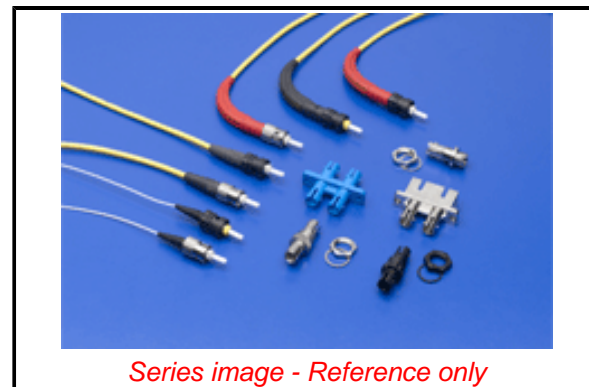

Physical

Alignment Sleeve	N/A
Angled Physical Contact (APC)	No
Boot Color	Black
Boot Type	Straight
Color - Resin	Black
Ferrule Hole Size	127µm
Ferrule Material	Ceramic
Gender	Plug
Mounting Style	Adhesive
Net Weight	1.700/g
Ports	1

Solder Process Data

Lead-freeProcess Capability	N/A
-----------------------------	-----

Material Info

Engineering Number	860100500
--------------------	-----------

Series image - Reference only

EU ELV

Not Relevant