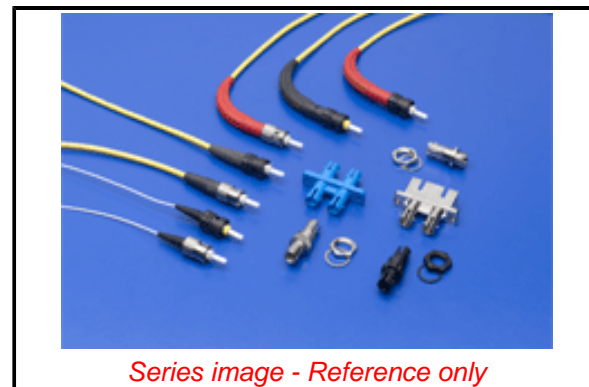

PLEASE CHECK WWW.MOLEX.COM FOR LATEST PART INFORMATION

Part Number: [1060103000](#)
Status: **Active**
Overview: [Optical Connectivity Solutions](#)
Description: ST Connector, Multimode, 128µm Ceramic PC+ Ferrule, 3.00mm Simplex Cable, Polymer Coupling Nut, Straight Boot

Documents:

[Drawing (PDF)](#) [RoHS Certificate of Compliance (PDF)](#)

General

Product Family	Fiber Optic Connectors
Series	106010
Cable Size	3.00mm
Material - Housing	PBT
Mode	Multimode
Overview	Optical Connectivity Solutions
Product Name	ST
UPC	822350256872
Wire/Cable Type	Simplex

Physical

Alignment Sleeve	N/A
Angled Physical Contact (APC)	No
Boot Color	Black
Boot Type	Straight
Color - Resin	Black
Ferrule Hole Size	128µm
Ferrule Material	Ceramic
Gender	Plug
Mounting Style	Adhesive
Net Weight	3.085/g
Ports	1

Solder Process Data

Lead-freeProcess Capability	N/A

Material Info

Engineering Number	860103000

Series image - Reference only

EU ELV

Not Relevant

EU RoHS

Compliant

REACH SVHC

Not Contained Per -
ECHA_01_2020 (16
January 2020

Halogen-Free

Status

Not Low-Halogen

For more information, please visit [Contact US](#)

China ROHS

ELV

RoHS Phthalates

China RoHS

Green Image

Not Relevant

Not Contained

Search Parts in this Series

[106010](#) Series

Mates With

[106112](#) ST Adapter, Metal Alignment Sleeve, [106113](#) ST Adapter, Polymer Alignment Sleeve