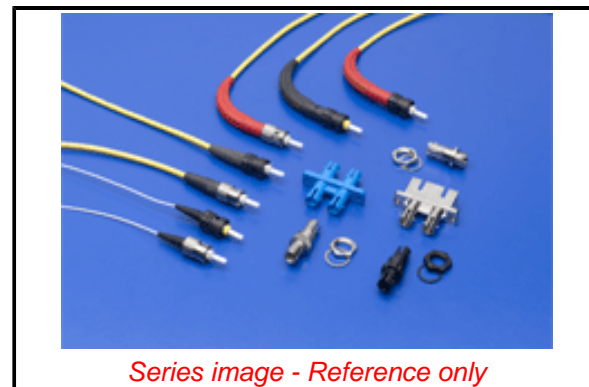

Physical

Alignment Sleeve	N/A
Angled Physical Contact (APC)	No
Boot Color	Black
Boot Type	Long Crimp
Color - Resin	Black
Ferrule Hole Size	128µm
Ferrule Material	Ceramic
Gender	Plug
Mounting Style	Adhesive
Net Weight	3.751/g
Ports	1

Solder Process Data

Lead-freeProcess Capability	N/A
-----------------------------	-----

Material Info

Engineering Number	860103300
--------------------	-----------

Series image - Reference only

EU ELV

Not Relevant