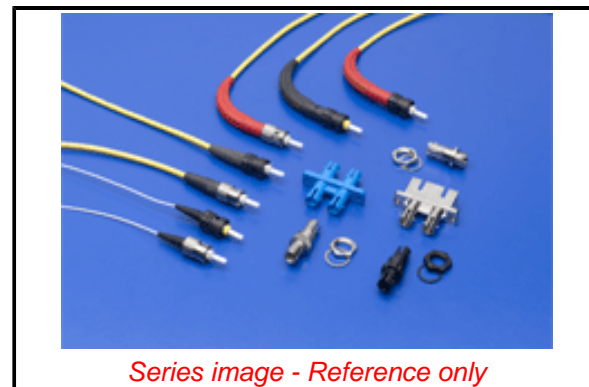

PLEASE CHECK WWW.MOLEX.COM FOR LATEST PART INFORMATION

Part Number: [1060103500](#)
Status: **Active**
Overview: Optical Connectivity Solutions
Description: ST Connector, Multimode Enhanced, 128µm Ceramic PC Ferrule, 900µm Buffered Fiber, Polymer Coupling Nut, Black Boot

Documents:

[Drawing (PDF)](#) [RoHS Certificate of Compliance (PDF)](#)

General

Product Family	Fiber Optic Connectors
Series	106010
Cable Size	Not Applicable
Material - Housing	PBT
Mode	Multimode Enhanced
Overview	<u>Optical Connectivity Solutions</u>
Product Name	ST
UPC	822350256995
Wire/Cable Type	Simplex

Physical

Alignment Sleeve	N/A
Angled Physical Contact (APC)	No
Boot Color	Black
Boot Type	Straight
Color - Resin	Black
Ferrule Hole Size	128µm
Ferrule Material	Ceramic
Gender	Male
Mounting Style	Adhesive
Net Weight	1.674/g
Ports	1

Solder Process Data

Lead-freeProcess Capability	N/A

Material Info

Engineering Number	860103500

Series image - Reference only

EU ELV

Not Relevant

EU RoHS

Compliant

REACH SVHC

Not Contained Per
-ED/01/2018 (15
January 2018)

Halogen-Free

Status

Not Low-Halogen

For more information, please visit [Contact US](#)

China ROHS

ELV

RoHS Phthalates

China RoHS

Green Image

Not Relevant

Not Contained

Search Parts in this Series

[106010](#) Series

Mates With

[106112](#) ST Adapter, Metal Alignment Sleeve, [106113](#) ST Adapter, Polymer Alignment Sleeve