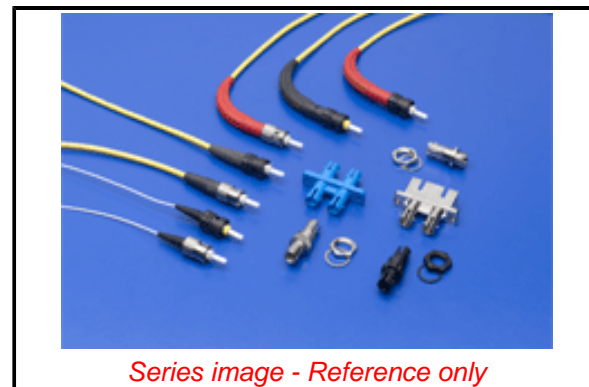

PLEASE CHECK WWW.MOLEX.COM FOR LATEST PART INFORMATION

Part Number: [1060105000](#)
Status: **Active**
Overview: Optical Connectivity Solutions
Description: ST Connector, Singlemode, 126µm Ceramic PC+ Ferrule, 3.00mm Simplex Cable, Polymer Coupling Nut, Straight Boot

Documents:

[Drawing (PDF)](#) [RoHS Certificate of Compliance (PDF)](#)

General

Product Family	Fiber Optic Connectors
Series	106010
Cable Size	3.00mm
Material - Housing	PBT
Mode	Singlemode
Overview	<u>Optical Connectivity Solutions</u>
Product Name	ST
UPC	822350257053
Wire/Cable Type	Simplex

Physical

Alignment Sleeve	N/A
Angled Physical Contact (APC)	No
Boot Color	Black
Boot Type	Straight
Color - Resin	Black
Ferrule Hole Size	126µm
Ferrule Material	Ceramic
Gender	Plug
Mounting Style	Adhesive
Net Weight	3.096/g
Ports	1

Solder Process Data

Lead-freeProcess Capability	N/A

Material Info

Engineering Number	860105000

Series image - Reference only

EU ELV

Not Relevant

EU RoHS

Compliant

REACH SVHC

Not Contained Per -
ECHA_01_2020 (16
January 2020

Halogen-Free

Status

Not Low-Halogen

For more information, please visit [Contact US](#)

China ROHS

Not Relevant

ELV

Not Relevant

RoHS Phthalates

Not Contained

Search Parts in this Series

[106010 Series](#)

Mates With

[106110 ST Adapter, Ceramic Alignment Sleeve](#)

PLEASE CHECK WWW.MOLEX.COM FOR LATEST PART INFORMATION