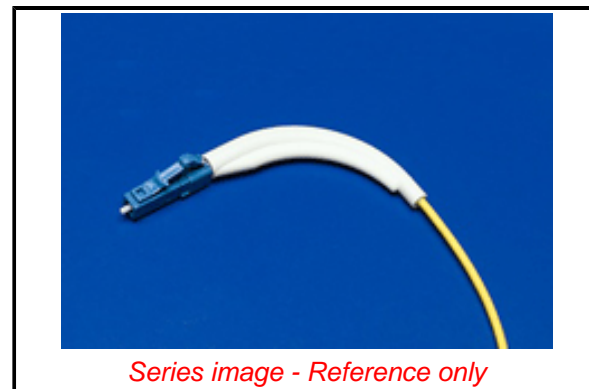

**Physical**

Alignment Sleeve	N/A
Angled Physical Contact (APC)	No
Boot Color	Beige
Boot Type	90°
Color - Resin	Beige
Ferrule Hole Size	128µm
Ferrule Material	Ceramic
Gender	Plug
Mounting Style	Adhesive
Net Weight	1.408/g
Ports	1

**Solder Process Data**

Lead-freeProcess Capability	N/A
-----------------------------	-----

**Material Info**

Engineering Number	860243400
--------------------	-----------

**Reference - Drawing Numbers**

Sales Drawing	SD-1060BB-BBBB-001
---------------	--------------------