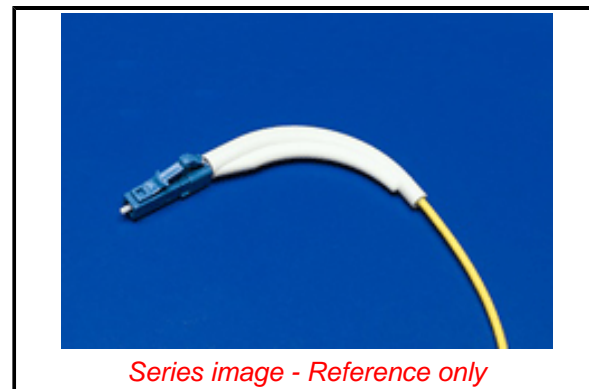

Physical

Alignment Sleeve	N/A
Angled Physical Contact (APC)	No
Boot Color	Beige
Boot Type	90°
Color - Resin	Beige
Ferrule Hole Size	128µm
Ferrule Material	Ceramic
Gender	Plug
Mounting Style	Adhesive
Net Weight	1.905/g
Ports	1

Solder Process Data

Lead-freeProcess Capability	N/A
-----------------------------	-----

Material Info

Engineering Number	860243600
--------------------	-----------

Reference - Drawing Numbers

Sales Drawing	SD-1060BB-BBBB-001
---------------	--------------------