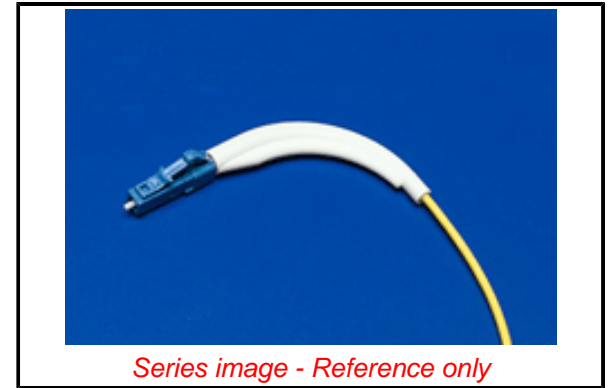

**Physical**

Alignment Sleeve	N/A
Angled Physical Contact (APC)	No
Boot Color	Blue
Boot Type	90°
Color - Resin	Blue
Ferrule Hole Size	126µm
Ferrule Material	Ceramic
Gender	Plug
Mounting Style	Adhesive
Net Weight	1.905/g
Ports	1

**Solder Process Data**

Lead-freeProcess Capability	N/A
-----------------------------	-----

**Material Info**

Engineering Number	860245600
--------------------	-----------

**Reference - Drawing Numbers**

Sales Drawing	SD-1060BB-BBBB-001
---------------	--------------------