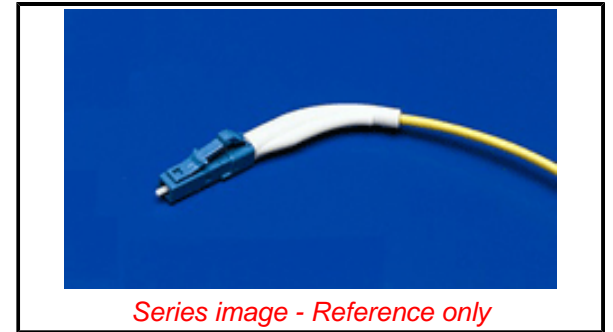

**PLEASE CHECK WWW.MOLEX.COM FOR LATEST PART INFORMATION**

**Part Number:** [1060247185](#)  
**Status:** **Active**  
**Overview:** [Optical Connectivity Solutions](#)  
**Description:** LC Connector, Multimode, 128µm Ceramic Ferrule, 2.00mm Simplex Cable, Beige Housing, 45°

**Documents:**

[Drawing \(PDF\)](#) [RoHS Certificate of Compliance \(PDF\)](#)  
[Datasheet \(PDF\)](#)

**General**

Product Family	Fiber Optic Connectors
Series	<a href="#">106024</a>
Cable Size	2.00mm
Material - Housing	PEI
Mode	Multimode
Overview	<a href="#">Optical Connectivity Solutions</a>
Product Name	LC
UPC	822350259972
Wire/Cable Type	Simplex

**Physical**

Alignment Sleeve	N/A
Angled Physical Contact (APC)	No
Boot Color	Beige
Boot Type	45°
Color - Resin	Beige
Ferrule Hole Size	128µm
Ferrule Material	Ceramic
Gender	Plug
Mounting Style	Adhesive
Net Weight	1.455/g
Ports	1