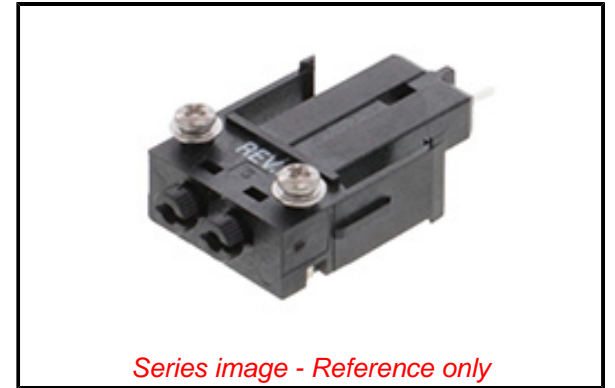

PLEASE CHECK WWW.MOLEX.COM FOR LATEST PART INFORMATION

Part Number: [1060455000](#)
Status: **Active**
Overview: [Optical Connectivity Solutions](#)
Description: BLC Backplane Connector, Singlemode, 126µm Ceramic PC Ferrule, 900mm Buffered Fiber, Black Body, Screw Mount Style, 2 Positions

Documents:

[Drawing \(PDF\)](#) [RoHS Certificate of Compliance \(PDF\)](#)

General

Product Family	Fiber Optic Connectors
Series	106045
Cable Size	900µm
Material - Housing	PEI
Mode	Singlemode
Overview	Optical Connectivity Solutions
Product Name	BLC
UPC	822350266697
Wire/Cable Type	N/A

Physical

Alignment Sleeve	N/A
Angled Physical Contact (APC)	No
Boot Color	N/A
Boot Type	N/A
Color - Resin	Black
Ferrule Hole Size	126µm
Ferrule Material	Ceramic
Gender	Plug
Mounting Style	Screws
Net Weight	4.997/g
Ports	2

Solder Process Data

Lead-freeProcess Capability	N/A
-----------------------------	-----

Material Info

Engineering Number	860455000
--------------------	-----------

EU ELV

Not Relevant

EU RoHS

Compliant