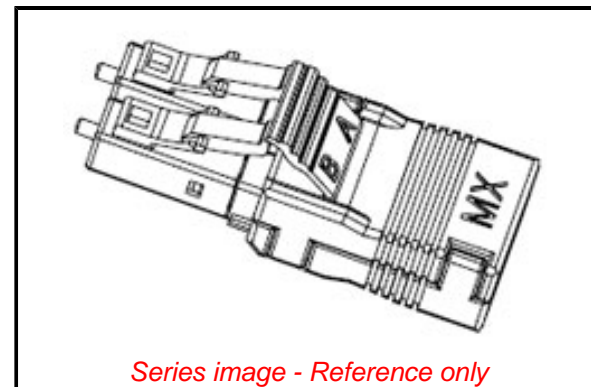

PLEASE CHECK WWW.MOLEX.COM FOR LATEST PART INFORMATION

Part Number: [1060520030](#)
Status: **Active**
Overview: [LC Connectors, Adapters and Cable Assemblies](#)
Description: LC Loopback, Singlemode, 9/125µm Fiber

Documents:

[Drawing (PDF)](#) [RoHS Certificate of Compliance (PDF)](#)

General

Product Family	Fiber Optic Assemblies
Series	106052
Boot Type	N/A
Comments	One Piece
Connector to Connector	LC-to-LC
Mode	Singlemode
Overview	LC Connectors, Adapters and Cable Assemblies
Product Name	LC
UPC	822350267168

Physical

Cable Length	LOOPBACK
Cable Size	250µm
Fiber (Core/Cladding)	9/125µm/G652
Net Weight	2.422/g
Single Ended	No
Wire/Cable Type	Simplex

Solder Process Data

Lead-freeProcess Capability	N/A

Material Info

Engineering Number	860520030

Reference - Drawing Numbers

Sales Drawing	SD-106052-0030-001

Series image - Reference only

EU ELV

Not Relevant

EU RoHS

Compliant

REACH SVHC

Not Contained Per -
D(2020)9139-DC (19
Jan 2021)

Halogen-Free

Status

Not Low-Halogen

For more information, please visit [Contact US](#)

China ROHS

ELV

RoHS Phthalates

China RoHS

Green Image

Not Relevant

Not Contained

Search Parts in this Series

[106052](#) Series