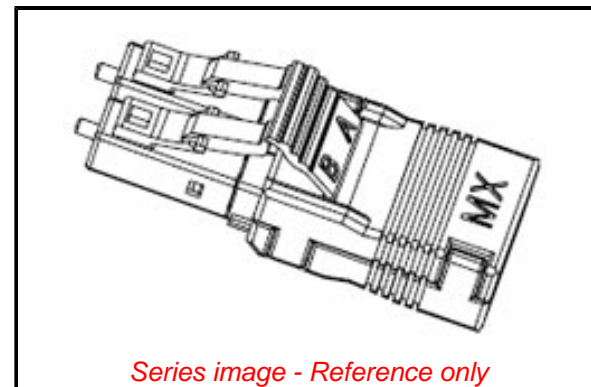

PLEASE CHECK WWW.MOLEX.COM FOR LATEST PART INFORMATION

Part Number: [1060520050](#)
Status: **Active**
Overview: [LC Connectors, Adapters and Cable Assemblies](#)
Description: LC/APC Loopback, Singlemode, 9/125µm Fiber, Green

Documents:

[Drawing (PDF)](#) [RoHS Certificate of Compliance (PDF)](#)

General

Product Family	Fiber Optic Assemblies
Series	106052
Boot Type	N/A
Comments	One Piece
Connector to Connector	LC/APC-to-LC/APC
Mode	Singlemode
Overview	LC Connectors, Adapters and Cable Assemblies
Product Name	LC
UPC	822350267182

Physical

Cable Length	LOOPBACK
Cable Size	250µm
Fiber (Core/Cladding)	9/125µm
Net Weight	2.200/g
Single Ended	No
Wire/Cable Type	Simplex

Solder Process Data

Lead-freeProcess Capability	N/A

Material Info

Engineering Number	860520050

Reference - Drawing Numbers

Sales Drawing	SD-106052-0050-001

Series image - Reference only

EU ELV

Not Relevant

EU RoHS

Compliant

REACH SVHC

Not Contained Per -
D(2020)9139-DC (19
Jan 2021)

Halogen-Free

Status

Not Low-Halogen

For more information, please visit [Contact US](#)

China ROHS

ELV

RoHS Phthalates

China RoHS

Green Image

Not Relevant

Not Contained

Search Parts in this Series

[106052](#) Series