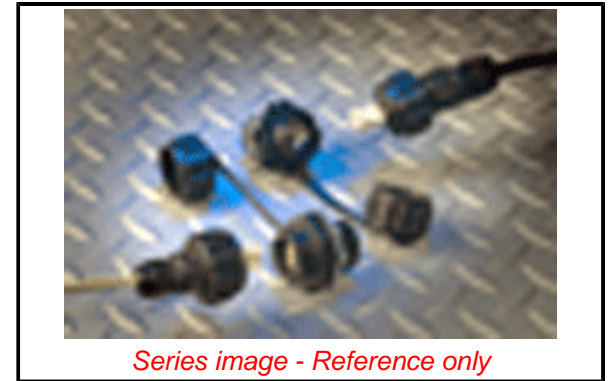

PLEASE CHECK WWW.MOLEX.COM FOR LATEST PART INFORMATION

Part Number: [1060597500](#)
Status: **Active**
Overview: [Optical Connectivity Solutions](#)
Description: Optical Industrial Plug Assembly, Metal Body, Outdoor Cable, LC, Singlemode Male with Logo

Documents:

[Drawing (PDF)](#) [RoHS Certificate of Compliance (PDF)](#)

General

Product Family	Fiber Optic Connectors
Series	106059
Cable Size	8.00mm max.
Material - Housing	PEI
Mode	Singlemode
Overview	Optical Connectivity Solutions
Product Name	LC
UPC	822350957243
Wire/Cable Type	Round

Physical

Alignment Sleeve	Metal
Angled Physical Contact (APC)	No
Boot Color	N/A
Boot Type	N/A
Color - Resin	METAL
Ferrule Hole Size	125.5µm
Ferrule Material	Ceramic
Gender	Male
Mounting Style	Adhesive
Net Weight	107.550/g
Ports	2

Solder Process Data

Lead-freeProcess Capability	N/A

Material Info

Reference - Drawing Numbers

Sales Drawing	SD-106059-7100-001

EU ELV

Not Relevant

EU RoHS

Compliant with Exemption 6(c)

REACH SVHC

Contained Per - D(2021)4569-DC (8 July 2021)

Lead

Halogen-Free

Status

Not Low-Halogen

For more information, please visit [Contact US](#)

China ROHS

50 Image

ELV

Not Relevant

RoHS Phthalates

Not Contained

Search Parts in this Series

[106059](#) Series