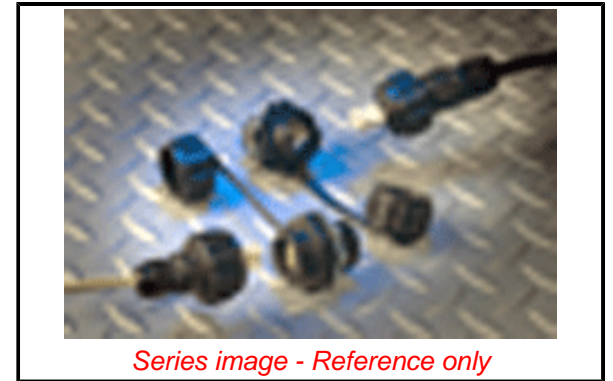

Physical

Alignment Sleeve	Metal
Angled Physical Contact (APC)	No
Boot Color	N/A
Boot Type	N/A
Color - Resin	METAL
Ferrule Hole Size	125.5µm
Ferrule Material	Ceramic
Gender	Male
Mounting Style	Adhesive
Net Weight	107.680/g
Ports	2

Solder Process Data

Lead-freeProcess Capability N/A

Material Info

Reference - Drawing Numbers

Sales Drawing SD-106059-7300-001

Series image - Reference only

EU ELV

Not Relevant