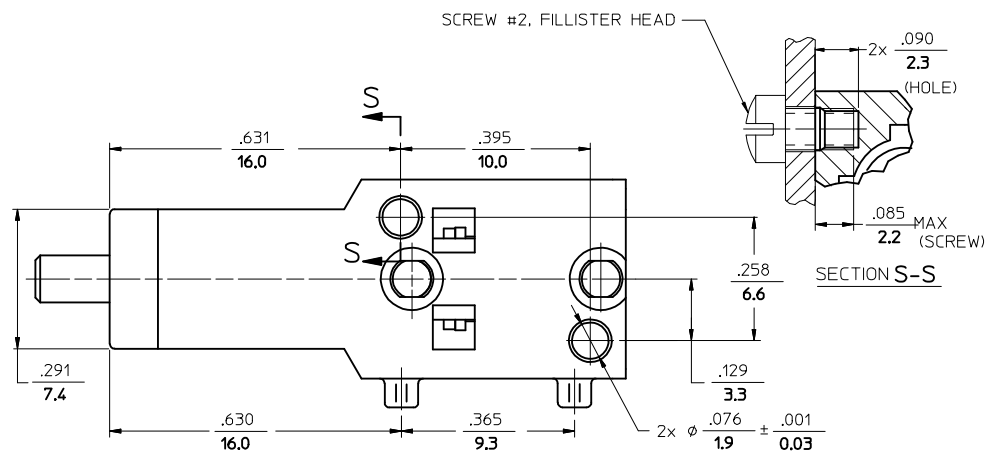

CONNECTOR P/N	φD(Hm)	HOUSING COLOR	CABLE TYPE
106071-2300	125.5	BLACK	SINGLE MODE
106071-3000	128.0		MULTI MODE
106071-2000	125.5	RED	SINGLE MODE
106071-5000	126.0		MULTI MODE
106071-1000	144.0		

<b>ENTER DESCRIPTION</b> EC NO: MF2015-0802 DRAWING MILLCHTEIN 2015/06/19 CHKD: APPR: WCHEN 2015/08/04 DESCRIPTION	QUALITY SYMBOLS	GENERAL TOLERANCES (UNLESS SPECIFIED)	DIMENSION STYLE	SCALE	DESIGN UNITS	THIRD ANGLE PROJECTION																		
	$\nabla=0$ $\nabla=0$	<table border="1"> <thead> <tr> <th></th> <th>mm</th> <th>INCH</th> </tr> </thead> <tbody> <tr> <td>4 PLACES</td> <td>± ---</td> <td>± ---</td> </tr> <tr> <td>3 PLACES</td> <td>± ---</td> <td>± ---</td> </tr> <tr> <td>2 PLACES</td> <td>± ---</td> <td>± ---</td> </tr> <tr> <td>1 PLACE</td> <td>± ---</td> <td>± ---</td> </tr> <tr> <td>0 PLACE</td> <td>±</td> <td>±</td> </tr> </tbody> </table>		mm	INCH	4 PLACES	± ---	± ---	3 PLACES	± ---	± ---	2 PLACES	± ---	± ---	1 PLACE	± ---	± ---	0 PLACE	±	±	IN/MM	5:1	INCH	
		mm	INCH																					
	4 PLACES	± ---	± ---																					
3 PLACES	± ---	± ---																						
2 PLACES	± ---	± ---																						
1 PLACE	± ---	± ---																						
0 PLACE	±	±																						
			DRAWN BY PGIBL IN	DATE 2005/10/27	TITLE BSC-2 CONNECTOR (TUNABLE)																			
			CHECKED BY	DATE	molex																			
			APPROVED BY	DATE	SD-106071-XX00																			
			MATERIAL NO. 1060714351	DOCUMENT NO. SD-106071-XX00	SHEET NO. 1 OF 1																			
			DRAFT WHERE APPLICABLE MUST REMAIN WITHIN DIMENSIONS																					
			THIS DRAWING CONTAINS INFORMATION THAT IS PROPRIETARY TO MOLEX INCORPORATED AND SHOULD NOT BE USED WITHOUT WRITTEN PERMISSION																					