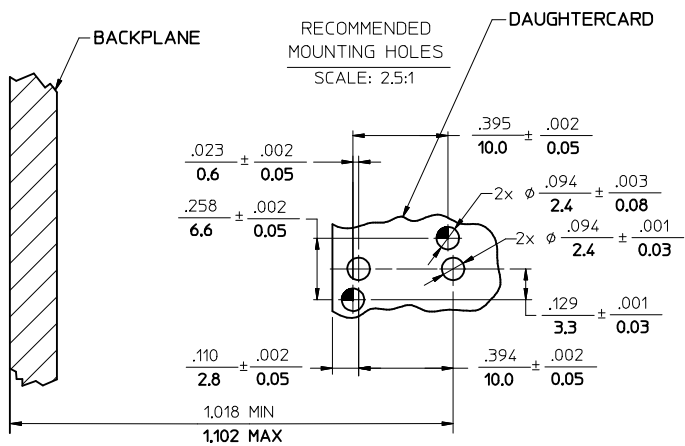

CONNECTOR P/N	φD(Hm)	HOUSING COLOR	CABLE TYPE
106071-2300	125.5	BLACK	SINGLE MODE
106071-3000	128.0		MULTI MODE
106071-2000	125.5	RED	SINGLE MODE
106071-5000	126.0		MULTI MODE
106071-1000	144.0		

<b>ENTER DESCRIPTION</b> EC NO: MF2015-0802 DRAWING MILLCHTEIN 2015/06/19 CHKD: APPR: WCHEN 2015/08/04 DESCRIPTION	QUALITY SYMBOLS	GENERAL TOLERANCES (UNLESS SPECIFIED)	DIMENSION STYLE	SCALE	DESIGN UNITS	THIRD ANGLE PROJECTION																		
	$\nabla=0$ $\nabla=0$	<table border="1"> <thead> <tr> <th></th> <th>mm</th> <th>INCH</th> </tr> </thead> <tbody> <tr> <td>4 PLACES</td> <td>± ---</td> <td>± ---</td> </tr> <tr> <td>3 PLACES</td> <td>± ---</td> <td>± ---</td> </tr> <tr> <td>2 PLACES</td> <td>± ---</td> <td>± ---</td> </tr> <tr> <td>1 PLACE</td> <td>± ---</td> <td>± ---</td> </tr> <tr> <td>0 PLACE</td> <td>±</td> <td>±</td> </tr> </tbody> </table>		mm	INCH	4 PLACES	± ---	± ---	3 PLACES	± ---	± ---	2 PLACES	± ---	± ---	1 PLACE	± ---	± ---	0 PLACE	±	±	IN/MM	5:1	INCH	
		mm	INCH																					
	4 PLACES	± ---	± ---																					
3 PLACES	± ---	± ---																						
2 PLACES	± ---	± ---																						
1 PLACE	± ---	± ---																						
0 PLACE	±	±																						
			DRAWN BY PGIBL IN	DATE 2005/10/27	TITLE BSC-2 CONNECTOR (TUNABLE)																			
			CHECKED BY	DATE	molex																			
			APPROVED BY	DATE	SD-106071-XX00																			
			MATERIAL NO. 1060714351	DOCUMENT NO. SD-106071-XX00	SHEET NO. 1 OF 1																			
			DRAFT WHERE APPLICABLE MUST REMAIN WITHIN DIMENSIONS																					
			THIS DRAWING CONTAINS INFORMATION THAT IS PROPRIETARY TO MOLEX INCORPORATED AND SHOULD NOT BE USED WITHOUT WRITTEN PERMISSION																					