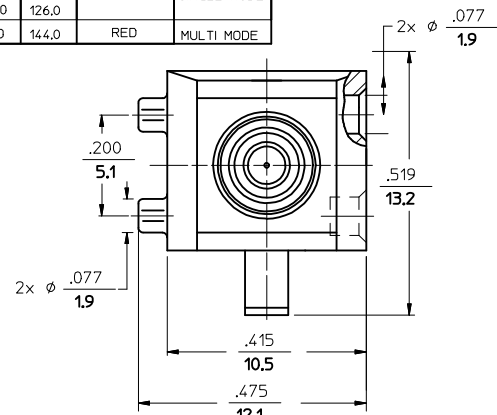

CONNECTOR P/N	φD(Hm)	HOUSING COLOR	CABLE TYPE
106071-2300	125.5	BLACK	SINGLE MODE
106071-3000	128.0		MULTI MODE
106071-2000	125.5	RED	SINGLE MODE
106071-5000	126.0		MULTI MODE
106071-1000	144.0		

<b>ENTER DESCRIPTION</b> EC NO: MF2015-0802 DRAWING MILLCHTEIN 2015/06/19 CHKD: APPR: WCHEN 2015/08/04 DESCRIPTION	QUALITY SYMBOLS	GENERAL TOLERANCES (UNLESS SPECIFIED)	DIMENSION STYLE	SCALE	DESIGN UNITS	THIRD ANGLE PROJECTION																		
	$\nabla=0$ $\nabla=0$	<table border="1"> <thead> <tr> <th></th> <th>mm</th> <th>INCH</th> </tr> </thead> <tbody> <tr> <td>4 PLACES</td> <td>± ---</td> <td>± ---</td> </tr> <tr> <td>3 PLACES</td> <td>± ---</td> <td>± ---</td> </tr> <tr> <td>2 PLACES</td> <td>± ---</td> <td>± ---</td> </tr> <tr> <td>1 PLACE</td> <td>± ---</td> <td>± ---</td> </tr> <tr> <td>0 PLACE</td> <td>±</td> <td>±</td> </tr> </tbody> </table>		mm	INCH	4 PLACES	± ---	± ---	3 PLACES	± ---	± ---	2 PLACES	± ---	± ---	1 PLACE	± ---	± ---	0 PLACE	±	±	IN/MM	5:1	INCH	
		mm	INCH																					
	4 PLACES	± ---	± ---																					
3 PLACES	± ---	± ---																						
2 PLACES	± ---	± ---																						
1 PLACE	± ---	± ---																						
0 PLACE	±	±																						
			DRAWN BY PGIBL IN	DATE 2005/10/27	TITLE BSC-2 CONNECTOR (TUNABLE)																			
			CHECKED BY	DATE	molex																			
			APPROVED BY	DATE	SD-106071-XX00																			
			MATERIAL NO. 1060714351	DOCUMENT NO. SD-106071-XX00	SHEET NO. 1 OF 1																			
			DRAFT WHERE APPLICABLE MUST REMAIN WITHIN DIMENSIONS																					
			THIS DRAWING CONTAINS INFORMATION THAT IS PROPRIETARY TO MOLEX INCORPORATED AND SHOULD NOT BE USED WITHOUT WRITTEN PERMISSION																					