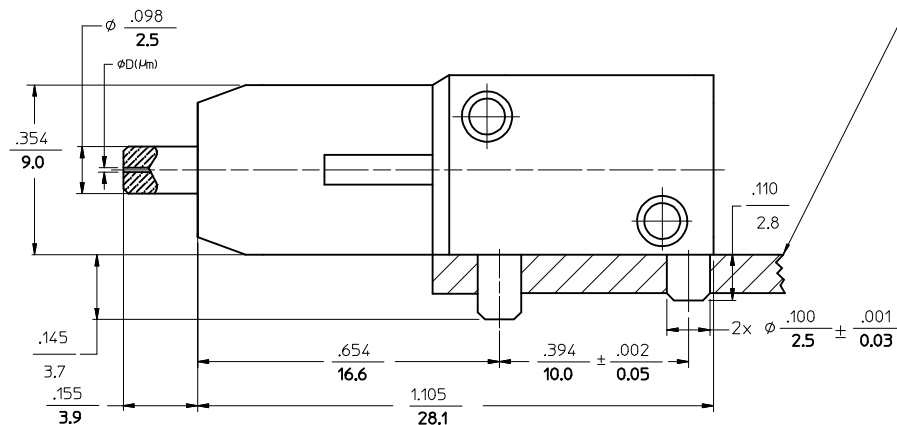

CONNECTOR P/N	φD(Hm)	HOUSING COLOR	CABLE TYPE
106071-2300	125.5	BLACK	SINGLE MODE
106071-3000	128.0		MULTI MODE
106071-2000	125.5	RED	SINGLE MODE
106071-5000	126.0		MULTI MODE
106071-1000	144.0		

<b>ENTER DESCRIPTION</b> EC NO: MF2015-0802 DRAWING MILLCHTEIN 2015/06/19 CHKD: APPR: WCHEN 2015/08/04 DESCRIPTION	QUALITY SYMBOLS	GENERAL TOLERANCES (UNLESS SPECIFIED)	DIMENSION STYLE	SCALE	DESIGN UNITS	THIRD ANGLE PROJECTION																		
	$\nabla=0$ $\nabla=0$	<table border="1"> <thead> <tr> <th></th> <th>mm</th> <th>INCH</th> </tr> </thead> <tbody> <tr> <td>4 PLACES</td> <td>± ---</td> <td>± ---</td> </tr> <tr> <td>3 PLACES</td> <td>± ---</td> <td>± ---</td> </tr> <tr> <td>2 PLACES</td> <td>± ---</td> <td>± ---</td> </tr> <tr> <td>1 PLACE</td> <td>± ---</td> <td>± ---</td> </tr> <tr> <td>0 PLACE</td> <td>±</td> <td>±</td> </tr> </tbody> </table>		mm	INCH	4 PLACES	± ---	± ---	3 PLACES	± ---	± ---	2 PLACES	± ---	± ---	1 PLACE	± ---	± ---	0 PLACE	±	±	IN/MM	5:1	INCH	
		mm	INCH																					
	4 PLACES	± ---	± ---																					
3 PLACES	± ---	± ---																						
2 PLACES	± ---	± ---																						
1 PLACE	± ---	± ---																						
0 PLACE	±	±																						
			DRAWN BY PGIBL IN	DATE 2005/10/27	TITLE BSC-2 CONNECTOR (TUNABLE)																			
			CHECKED BY	DATE	molex																			
			APPROVED BY	DATE	SD-106071-XX00																			
			MATERIAL NO. 1060714351	DOCUMENT NO. SD-106071-XX00	SHEET NO. 1 OF 1																			
			DRAFT WHERE APPLICABLE MUST REMAIN WITHIN DIMENSIONS																					
			THIS DRAWING CONTAINS INFORMATION THAT IS PROPRIETARY TO MOLEX INCORPORATED AND SHOULD NOT BE USED WITHOUT WRITTEN PERMISSION																					