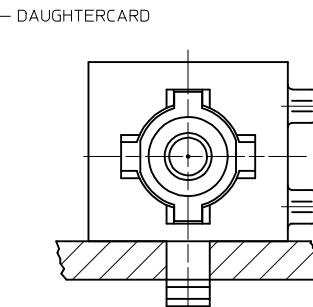

CONNECTOR P/N	φD(Hm)	HOUSING COLOR	CABLE TYPE
106071-2300	125.5	BLACK	SINGLE MODE
106071-3000	128.0		MULTI MODE
106071-2000	125.5	RED	SINGLE MODE
106071-5000	126.0		MULTI MODE
106071-1000	144.0		

<b>ENTER DESCRIPTION</b> EC NO: MF2015-0802 DRAWING MILLCHTEIN 2015/06/19 CHKD: APPR: WCHEN 2015/08/04 DESCRIPTION	QUALITY SYMBOLS	GENERAL TOLERANCES (UNLESS SPECIFIED)	DIMENSION STYLE	SCALE	DESIGN UNITS	THIRD ANGLE PROJECTION																		
	$\nabla=0$ $\nabla=0$	<table border="1"> <thead> <tr> <th></th> <th>mm</th> <th>INCH</th> </tr> </thead> <tbody> <tr> <td>4 PLACES</td> <td>± ---</td> <td>± ---</td> </tr> <tr> <td>3 PLACES</td> <td>± ---</td> <td>± ---</td> </tr> <tr> <td>2 PLACES</td> <td>± ---</td> <td>± ---</td> </tr> <tr> <td>1 PLACE</td> <td>± ---</td> <td>± ---</td> </tr> <tr> <td>0 PLACE</td> <td>±</td> <td>±</td> </tr> </tbody> </table>		mm	INCH	4 PLACES	± ---	± ---	3 PLACES	± ---	± ---	2 PLACES	± ---	± ---	1 PLACE	± ---	± ---	0 PLACE	±	±	IN/MM	5:1	INCH	
		mm	INCH																					
	4 PLACES	± ---	± ---																					
3 PLACES	± ---	± ---																						
2 PLACES	± ---	± ---																						
1 PLACE	± ---	± ---																						
0 PLACE	±	±																						
			DRAWN BY PGIBL IN	DATE 2005/10/27	TITLE BSC-2 CONNECTOR (TUNABLE)																			
			CHECKED BY	DATE	molex																			
			APPROVED BY	DATE	SD-106071-XX00																			
			MATERIAL NO. 1060714351	DOCUMENT NO. SD-106071-XX00	SHEET NO. 1 OF 1																			
			DRAFT WHERE APPLICABLE MUST REMAIN WITHIN DIMENSIONS																					
			THIS DRAWING CONTAINS INFORMATION THAT IS PROPRIETARY TO MOLEX INCORPORATED AND SHOULD NOT BE USED WITHOUT WRITTEN PERMISSION																					