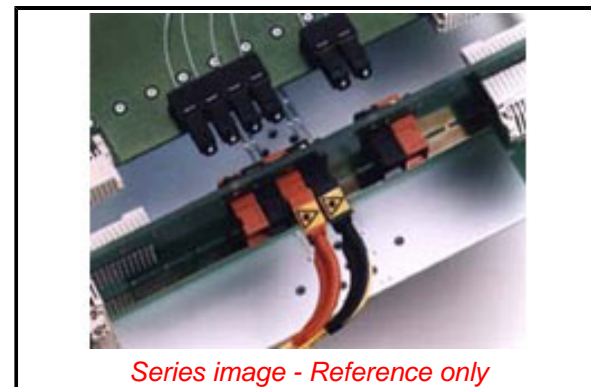

Physical

Alignment Sleeve	N/A
Angled Physical Contact (APC)	Yes
Boot Color	N/A
Boot Type	N/A
Color - Resin	Green
Ferrule Hole Size	125.5µm
Ferrule Material	Ceramic
Gender	Plug
Mounting Style	Press-Fit
Net Weight	2.999/g
Ports	1

Solder Process Data

Lead-freeProcess Capability	N/A
-----------------------------	-----

Material Info

Engineering Number	860762300
--------------------	-----------

Series image - Reference only

EU ELV

Not Relevant