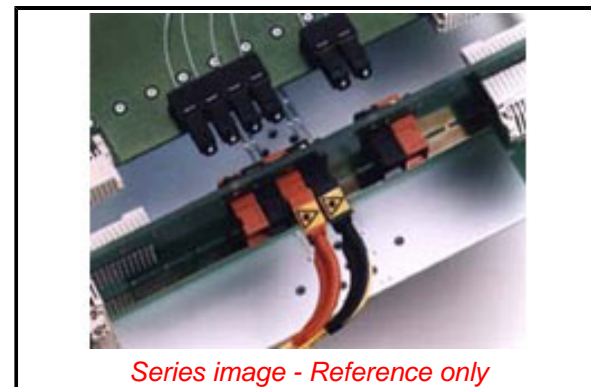

PLEASE CHECK WWW.MOLEX.COM FOR LATEST PART INFORMATION

Part Number: [1060765000](#)
Status: **Active**
Overview: Optical Connectivity Solutions
Description: BSCII Backplane Connector, APC, Singlemode, 126µm Ceramic PC Ferrule, 900µm Buffered Fiber, Green Body, Press-fit Mount Style, 4, 2, 1 Positions

Documents:

[Drawing (PDF)](#) [RoHS Certificate of Compliance (PDF)](#)

General

Product Family	Fiber Optic Connectors
Series	106076
Cable Size	900µm
Material - Housing	PBT
Mode	Singlemode
Overview	<u>Optical Connectivity Solutions</u>
Product Name	BSCII
UPC	822350271516
Wire/Cable Type	Round

Physical

Alignment Sleeve	N/A
Angled Physical Contact (APC)	Yes
Boot Color	N/A
Boot Type	N/A
Color - Resin	Green
Ferrule Hole Size	126µm
Ferrule Material	Ceramic
Gender	Plug
Mounting Style	Press-Fit
Net Weight	2.097/g
Ports	1

Solder Process Data

Lead-freeProcess Capability	N/A

Material Info

Engineering Number	860765000

Series image - Reference only

EU ELV

Not Relevant

EU RoHS

Compliant

REACH SVHC

Not Contained Per -
ED/61/2018 (27 June
2018)

Halogen-Free

Status

Not Low-Halogen

**Need more information on product
environmental compliance?**

Email productcompliance@molex.com
Please visit the [Contact Us](#) section for any
non-product compliance questions.

China ROHS	Green Image
ELV	Not Relevant
RoHS Phthalates	Not Contained

Search Parts in this Series

[106076](#) Series

Mates With

[106170](#) Adapter, Ceramic Alignment Sleeve,
[106171](#) Adapter, Metal Alignment Sleeve