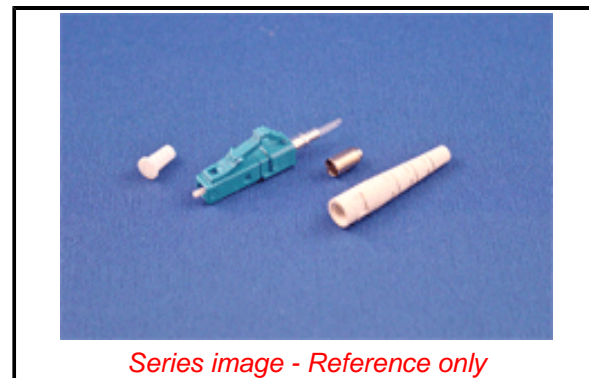

PLEASE CHECK WWW.MOLEX.COM FOR LATEST PART INFORMATION

Part Number: [1060902200](#)
Status: **Active**
Overview: [Optical Connectivity Solutions](#)
Description: LC APC Connector, Singlemode, 125.5µm Ceramic Ferrule, 2.00mm Simplex Cable, Green Housing, Straight

Documents:

[Datasheet (PDF)](#)

[RoHS Certificate of Compliance (PDF)](#)

General

Product Family	Fiber Optic Connectors
Series	106090
Cable Size	2.00mm
Material - Housing	PEI
Mode	Singlemode
Overview	Optical Connectivity Solutions
Product Name	LC
UPC	822350272919
Wire/Cable Type	Simplex

Physical

Alignment Sleeve	N/A
Angled Physical Contact (APC)	Yes
Boot Color	Green
Boot Type	Straight
Color - Resin	Green
Ferrule Hole Size	125.5µm
Ferrule Material	Ceramic
Gender	Male
Mounting Style	Adhesive
Net Weight	1.333/g
Ports	1

Solder Process Data

Lead-freeProcess Capability	N/A

Material Info

Engineering Number	860902200

Series image - Reference only

EU ELV

Not Relevant

EU RoHS

Compliant

REACH SVHC

Not Contained Per -
D(2021)4569-DC (8
July 2021)

Halogen-Free

Status

Not Low-Halogen

For more information, please visit [Contact US](#)

China ROHS

ELV

RoHS Phthalates

China RoHS

Green Image

Not Relevant

Not Contained

Search Parts in this Series

[106090 Series](#)

PLEASE CHECK WWW.MOLEX.COM FOR LATEST PART INFORMATION