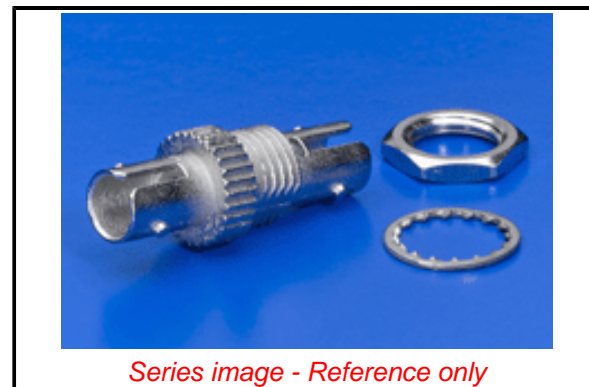

**PLEASE CHECK WWW.MOLEX.COM FOR LATEST PART INFORMATION**

**Part Number:** [1061131000](#)  
**Status:** **Active**  
**Overview:** [Optical Connectivity Solutions](#)  
**Description:** ST Adapter, Metal Body, Polymer Alignment Sleeve, D-Hole Mount Style

**Physical**

Alignment Sleeve	Polymer
Angled Physical Contact (APC)	N/A
Color - Resin	Black
Ferrule Material	Polymer
Gender	Female-Female
Material - Housing	Metal
Mounting Style	Panel Nut
Net Weight	7.725/g
Orientation	Straight
Panel Mount	With Flange
Ports	1
Shutter	No

**Electrical**

Shield Type	N/A
Shielded	No

**Solder Process Data**

Lead-freeProcess Capability	N/A
-----------------------------	-----

**Material Info**

*Series image - Reference only*

**EU ELV**

**Not Relevant**