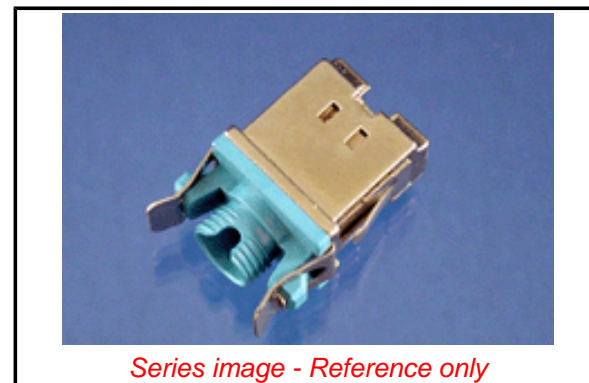

Physical

Alignment Sleeve	Metal
Angled Physical Contact (APC)	No
Color - Resin	Beige
Ferrule Material	Phosphor Bronze
Gender	Female-Female
Material - Housing	Polymer
Mounting Style	Snap
Net Weight	8.491/g
Orientation	Straight
Panel Mount	With Flange
Ports	1
Shutter	No

Electrical

Shield Type	N/A
Shielded	No

Solder Process Data

Lead-freeProcess Capability	N/A
-----------------------------	-----

Material Info

Reference - Drawing Numbers

Sales Drawing	SD-106154-002
---------------	---------------