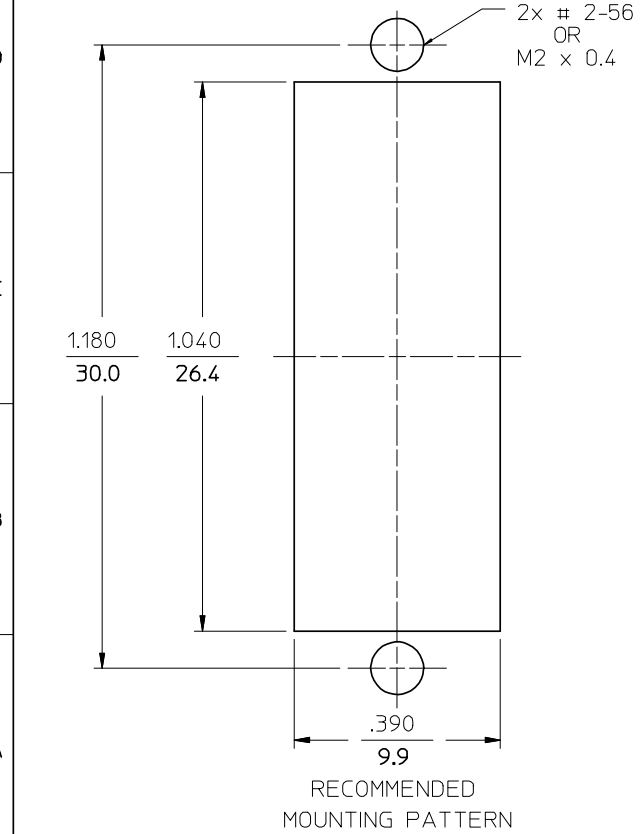

P/N OF ADAPTER	MATERIAL OF SLEEVE	TYPE	COLOR
106166-0000	ZR	SINGLE MODE	BLUE
106167-0000	PHOSPHOR BRONZE		
106167-0090	PHOSPHOR BRONZE		
106166-0010	ZR	MULTIMODE	BEIGE
106167-0010	PHOSPHOR BRONZE		BLACK
106166-0030	ZR		
106167-0030	PHOSPHOR BRONZE	SINGLE MODE	RED
106166-0040	ZR		APC
106167-0040	PHOSPHOR BRONZE	MULTIMODE	
106166-0050	ZR		BEIGE
106167-0050	PHOSPHOR BRONZE		
106167-0070	PHOSPHOR BRONZE	MULTIMODE	AQUA
106167-0075			BEIGE
106167-0080			BEIGE

NOTES
 1. DUST CAPS ARE NOT SHOWN BUT ARE INCLUDED.
 2. P/N'S 106167-0075, 106167-0080 AND 106167-0090 ARE BULK PACKED IN QUANTITIES OF 100 PCS.

ENTER DESCRIPTION EC NO: MF2008-0519 DRWN: KPEVZNER CHKD: 2008/05/22 APPR: LGUMIN 2008/05/27	QUALITY SYMBOLS ▽=0 ▽=0	GENERAL TOLERANCES (UNLESS SPECIFIED) 4 PLACES ±--- ±--- 3 PLACES ±--- ±--- 2 PLACES ±--- ±--- 1 PLACE ±--- ±--- ANGULAR ±1/2°	DIMENSION STYLE IN/MM	SCALE 4:1	DESIGN UNITS INCH	THIRD ANGLE PROJECTION	
	DRAWN BY RPACIFICI	DATE 2006/01/24	CHECKED BY	DATE	TITLE DUPLEX ADAPTER (SC-D)		
	APPROVED BY	DATE	MATERIAL NO. SEE TABLE			DOCUMENT NO. SD-10616X-00X0	SHEET NO. 1 OF 1
	DRAFT WHERE APPLICABLE MUST REMAIN WITHIN DIMENSIONS			THIS DRAWING CONTAINS INFORMATION THAT IS PROPRIETARY TO MOLEX INCORPORATED AND SHOULD NOT BE USED WITHOUT WRITTEN PERMISSION			