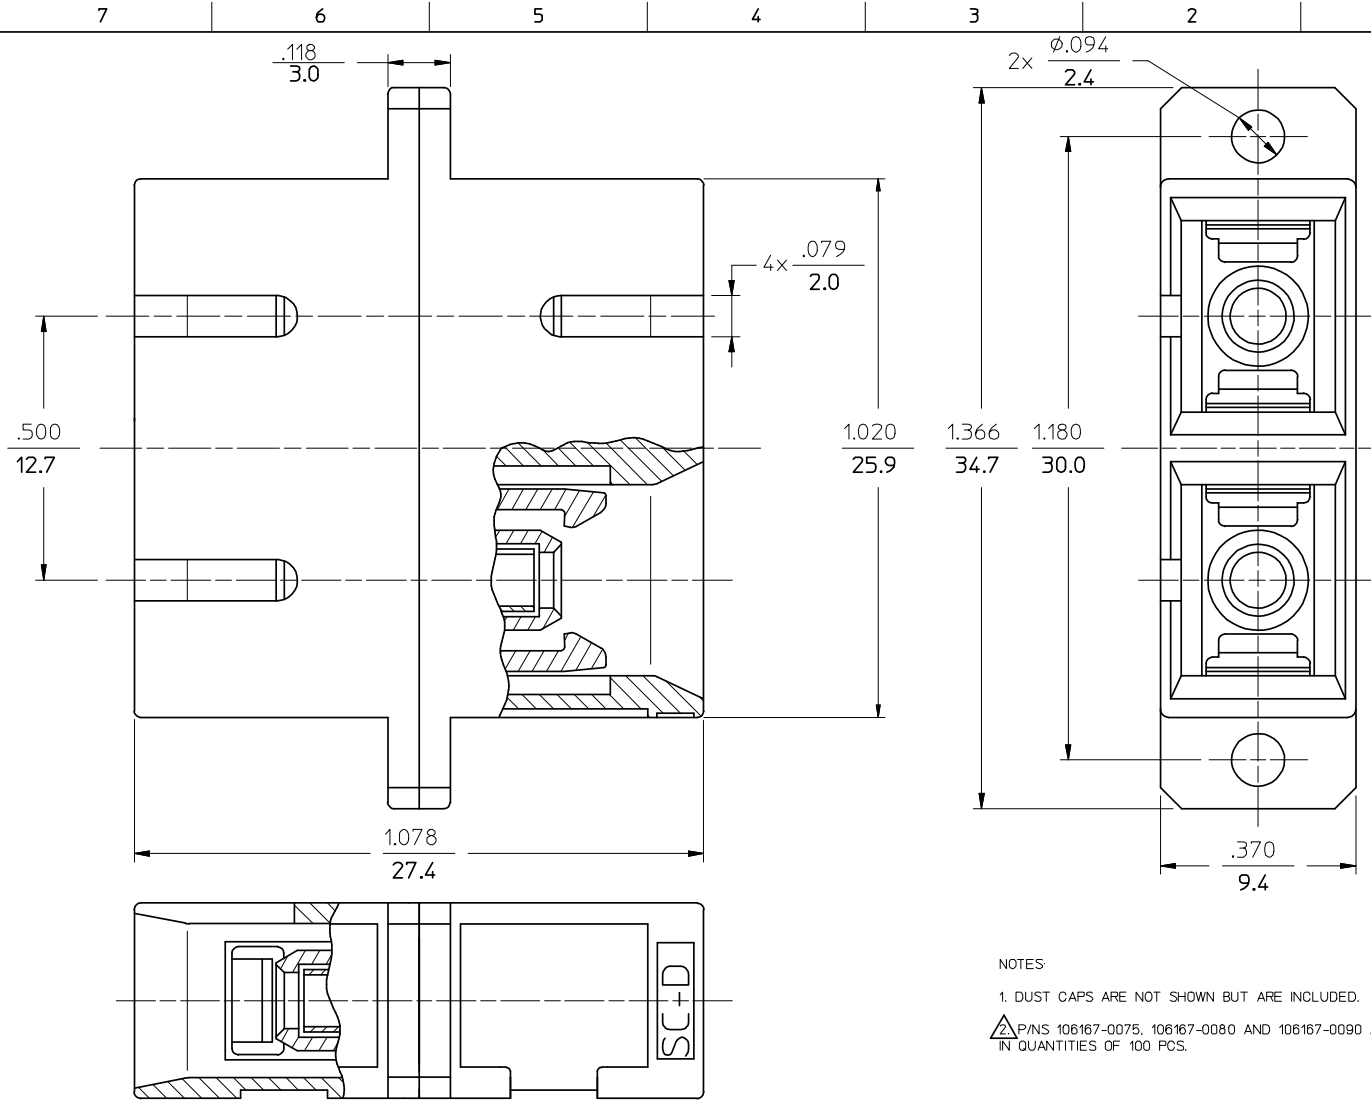

P/N OF ADAPTER	MATERIAL OF SLEEVE	TYPE	COLOR
106166-0000	ZR	SINGLE MODE	BLUE
106167-0000	PHOSPHOR BRONZE		
106167-0090	PHOSPHOR BRONZE		
106166-0010	ZR	MULTIMODE	BEIGE
106167-0010	PHOSPHOR BRONZE		BLACK
106166-0030	ZR		
106167-0030	PHOSPHOR BRONZE	SINGLE MODE	RED
106166-0040	ZR		APC
106167-0040	PHOSPHOR BRONZE	MULTIMODE	
106166-0050	ZR		BEIGE
106167-0050	PHOSPHOR BRONZE		
106167-0070	PHOSPHOR BRONZE	MULTIMODE	AQUA
106167-0075			BEIGE
106167-0080			BEIGE

NOTES
 1. DUST CAPS ARE NOT SHOWN BUT ARE INCLUDED.
 2. P/N'S 106167-0075, 106167-0080 AND 106167-0090 ARE BULK PACKED IN QUANTITIES OF 100 PCS.

ENTER DESCRIPTION EC NO: MF2008-0519 DRWN: KPEVZNER CHKD: 2008/05/22 APPR: LGUMIN 2008/05/27	QUALITY SYMBOLS ▽=0 ▽=0	GENERAL TOLERANCES (UNLESS SPECIFIED) 4 PLACES ±--- ±--- 3 PLACES ±--- ±--- 2 PLACES ±--- ±--- 1 PLACE ±--- ±--- ANGULAR ±1/2°	DIMENSION STYLE IN/MM	SCALE 4:1	DESIGN UNITS INCH	THIRD ANGLE PROJECTION	
	DRAWN BY RPACIFICI	DATE 2006/01/24	CHECKED BY	DATE	TITLE DUPLEX ADAPTER (SC-D)		
	APPROVED BY	DATE	MATERIAL NO. SEE TABLE			DOCUMENT NO. SD-10616X-00X0	SHEET NO. 1 OF 1
	DRAFT WHERE APPLICABLE MUST REMAIN WITHIN DIMENSIONS			THIS DRAWING CONTAINS INFORMATION THAT IS PROPRIETARY TO MOLEX INCORPORATED AND SHOULD NOT BE USED WITHOUT WRITTEN PERMISSION			