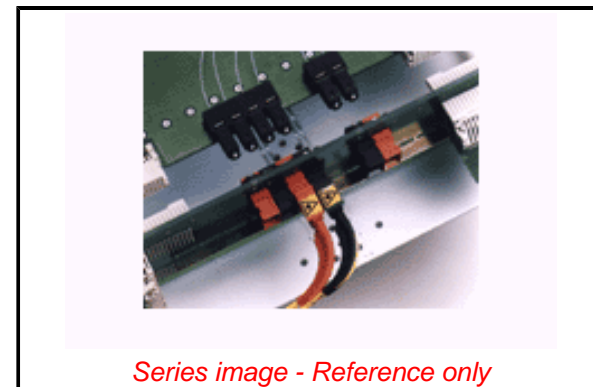

Physical

Alignment Sleeve	Ceramic
Angled Physical Contact (APC)	Yes
Color - Resin	Green
Ferrule Material	Ceramic
Gender	Female-Female
Material - Housing	Polymer
Mounting Style	Snap
Net Weight	4.663/g
Orientation	Straight
Panel Mount	With Flange
Ports	1
Shutter	No

Electrical

Shield Type	N/A
Shielded	No

Solder Process Data

Lead-freeProcess Capability	N/A
-----------------------------	-----

Material Info

Reference - Drawing Numbers

Sales Drawing	SD-10617X-01X0-001
---------------	--------------------