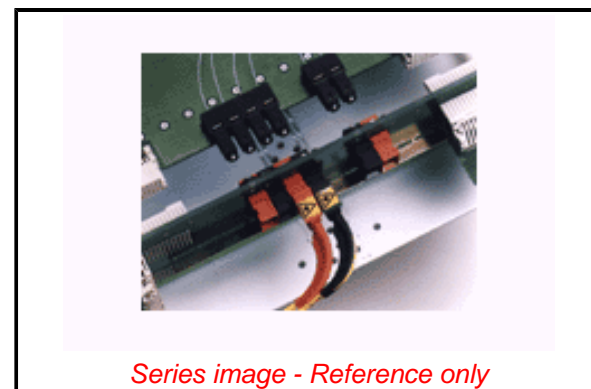

PLEASE CHECK WWW.MOLEX.COM FOR LATEST PART INFORMATION

Part Number: [1061702400](#)
Status: **Active**
Overview: [Optical Connectivity Solutions](#)
Description: BSCII Backplane Adapter , Black Body, Ceramic Alignment Sleeve, Spring Clip to Plate Mount Style, 4, 2, 1 Positions, Shutter

Documents:

[Drawing (PDF)](#) [RoHS Certificate of Compliance (PDF)](#)

General

Product Family	Fiber Optic Adapters
Series	106170
Component Type	Backplane
Mode	Multimode, Singlemode
Overview	Optical Connectivity Solutions
Product Name	BSCII
Type	Adapter
UPC	822350282857

Physical

Alignment Sleeve	Ceramic
Angled Physical Contact (APC)	N/A
Color - Resin	Black
Ferrule Material	Ceramic
Gender	Female-Female
Material - Housing	Polymer
Mounting Style	Snap
Net Weight	4.276/g
Orientation	Straight
Panel Mount	Screws
Ports	1
Shutter	One Side

Electrical

Shield Type	N/A
Shielded	No

Solder Process Data

Lead-freeProcess Capability	N/A

Material Info

Engineering Number	861702400

Series image - Reference only

EU ELV

Not Relevant

EU RoHS

Compliant

REACH SVHC

Not Contained Per
-ED/01/2018 (15
January 2018)

Halogen-Free

Status

Not Low-Halogen

For more information, please visit [Contact US](#)

China ROHS

ELV

RoHS Phthalates

China RoHS

Green Image

Not Relevant

Not Contained

Search Parts in this Series

[106170 Series](#)

Mates With

[1060715000 Connector](#)