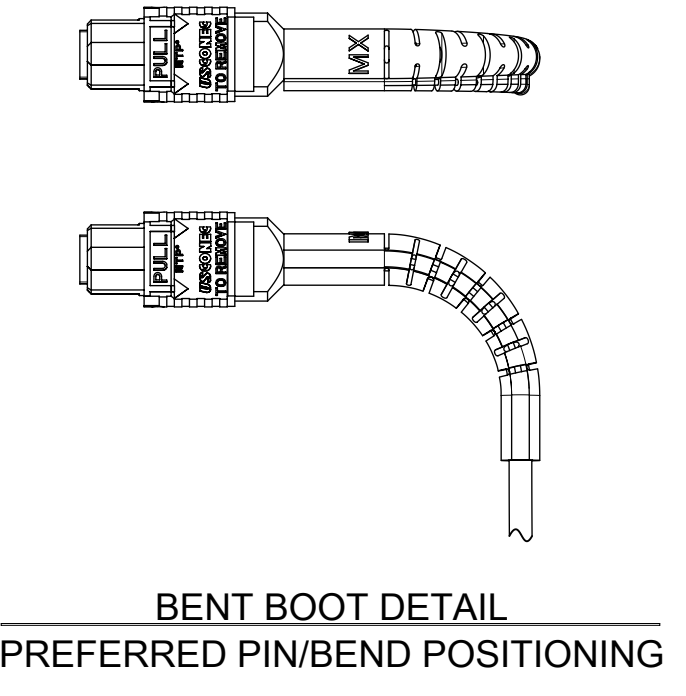

CONNECTIONS	
FROM	TO
P1-1 THRU P1-12	P2-1 THRU P2-12

- NOTES:
1. ENDCAPS ARE NOT SHOWN BUT INLCUDED.
 2. LABEL IS PRINTED WITH MOLEX P/N AND SERIAL NUMBER.
 3. FOR DETAILED PRODUCT SPECIFICATION SEE DOCUMENT 1062250000 ES.
 4. CABLE CONSTRUCTION:
 - L < 25 meters - SINGLE JACKET CABLE
 - L ≥ 25 meters - RUGGEDIZED CENTRAL TUBE CABLE
 5. INSERTION LOSS TEST DATA IS PROVIDED WITH EACH SHIPMENT.
 6. PACKAGING:
 - L < 50 meters - INDIVIDUALLY COILED AND BAGGED
 - L ≥ 50 meters - SHIPPED ON SPOOLS

QUALITY SYMBOLS	THIS DRAWING CONTAINS INFORMATION THAT IS PROPRIETARY TO MOLEX ELECTRONIC TECHNOLOGIES, LLC AND SHOULD NOT BE USED WITHOUT WRITTEN PERMISSION		DIMENSION UNITS	SCALE	molex®								
▽ = 0	2017/10/30	2017/11/08	mm	1:1	MPO(F) TO MPO(F) TRUNK CABLE, FLEXIBEND BOOT, 12 FIBER, PLENUM								
▽ = 0	GENERAL TOLERANCES (UNLESS SPECIFIED)		DRWN BY	DATE				PRODUCT CUSTOMER DRAWING					
▽ = 0	ANGULAR TOL ± °		IGUMIN	2017/03/13							SERIES: 106225 MATERIAL NUMBER: SEE TABLE CUSTOMER: 1062250025		
▽ = 0	4 PLACES ±		CHKD BY	DATE									
▽ = 0	3 PLACES ±		CHKD BY		DRAFT WHERE APPLICABLE MUST REMAIN WITHIN DIMENSIONS								
▽ = 0	2 PLACES ±		APPR BY					DRAWING SIZE: D THIRD ANGLE PROJECTION					
▽ = 0	1 PLACE ±		IGUMIN								DATE: 2017/03/21		
▽ = 0	0 PLACES ±		DATE										
▽ = 0	EC NO: 167430		DRWN: IGUMIN		DATE: 2017/03/21								
▽ = 0	CHKD: IGUMIN		REV: APPR: IGUMIN					DATE: 2017/03/21					
▽ = 0	B1		DATE: 2017/03/21								DATE: 2017/03/21		
▽ = 0	DATE: 2017/03/21		DATE: 2017/03/21										
▽ = 0	DATE: 2017/03/21		DATE: 2017/03/21		DATE: 2017/03/21								
▽ = 0	DATE: 2017/03/21		DATE: 2017/03/21					DATE: 2017/03/21					
▽ = 0	DATE: 2017/03/21		DATE: 2017/03/21								DATE: 2017/03/21		
▽ = 0	DATE: 2017/03/21		DATE: 2017/03/21										
▽ = 0	DATE: 2017/03/21		DATE: 2017/03/21		DATE: 2017/03/21								
▽ = 0	DATE: 2017/03/21		DATE: 2017/03/21					DATE: 2017/03/21					