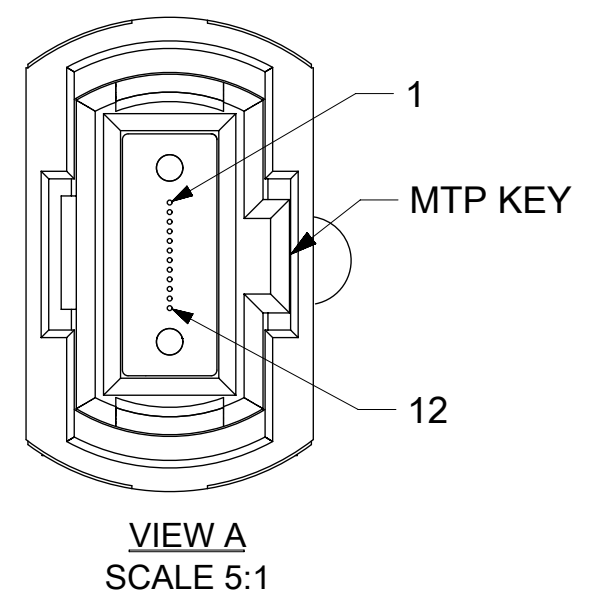

CONNECTIONS	
FROM	TO
P1-1 THRU P1-12	P2-1 THRU P2-12

- NOTES:
1. ENDCAPS ARE NOT SHOWN BUT INLCUDED.
 2. LABEL IS PRINTED WITH MOLEX P/N AND SERIAL NUMBER.
 3. FOR DETAILED PRODUCT SPECIFICATION SEE DOCUMENT 1062250000 ES.
 4. CABLE CONSTRUCTION:
 - L < 25 meters - SINGLE JACKET CABLE
 - L ≥ 25 meters - RUGGEDIZED CENTRAL TUBE CABLE
 5. INSERTION LOSS TEST DATA IS PROVIDED WITH EACH SHIPMENT.
 6. PACKAGING:
 - L < 50 meters - INDIVIDUALLY COILED AND BAGGED
 - L ≥ 50 meters - SHIPPED ON SPOOLS

QUALITY SYMBOLS	THIS DRAWING CONTAINS INFORMATION THAT IS PROPRIETARY TO MOLEX ELECTRONIC TECHNOLOGIES, LLC AND SHOULD NOT BE USED WITHOUT WRITTEN PERMISSION		DIMENSION UNITS	SCALE	molex®								
▽ = 0	2017/10/30	2017/11/08	mm	1:1	MPO(F) TO MPO(F) TRUNK CABLE, FLEXIBEND BOOT, 12 FIBER, PLENUM								
▽ = 0	GENERAL TOLERANCES (UNLESS SPECIFIED)		DRWN BY	DATE				PRODUCT CUSTOMER DRAWING					
▽ = 0	ANGULAR TOL ± °		IGUMIN	2017/03/13							SERIES: 106225 MATERIAL NUMBER: SEE TABLE CUSTOMER: 1062250025		
▽ = 0	4 PLACES ±		CHKD BY	DATE									
▽ = 0	3 PLACES ±		CHKD BY		DRAFT WHERE APPLICABLE MUST REMAIN WITHIN DIMENSIONS								
▽ = 0	2 PLACES ±		APPR BY					DRAWING SIZE: D THIRD ANGLE PROJECTION					
▽ = 0	1 PLACE ±		IGUMIN								DATE: 2017/03/21		
▽ = 0	0 PLACES ±		DATE										
▽ = 0	EC NO: 167430		DRWN: IGUMIN		DATE: 2017/03/21								
▽ = 0	CHKD: IGUMIN		REV: APPR: IGUMIN					DATE: 2017/03/21					
▽ = 0	B1		DATE: 2017/03/21								DATE: 2017/03/21		
▽ = 0	DATE: 2017/03/21		DATE: 2017/03/21										
▽ = 0	DATE: 2017/03/21		DATE: 2017/03/21		DATE: 2017/03/21								
▽ = 0	DATE: 2017/03/21		DATE: 2017/03/21					DATE: 2017/03/21					
▽ = 0	DATE: 2017/03/21		DATE: 2017/03/21								DATE: 2017/03/21		
▽ = 0	DATE: 2017/03/21		DATE: 2017/03/21										
▽ = 0	DATE: 2017/03/21		DATE: 2017/03/21		DATE: 2017/03/21								
▽ = 0	DATE: 2017/03/21		DATE: 2017/03/21					DATE: 2017/03/21					