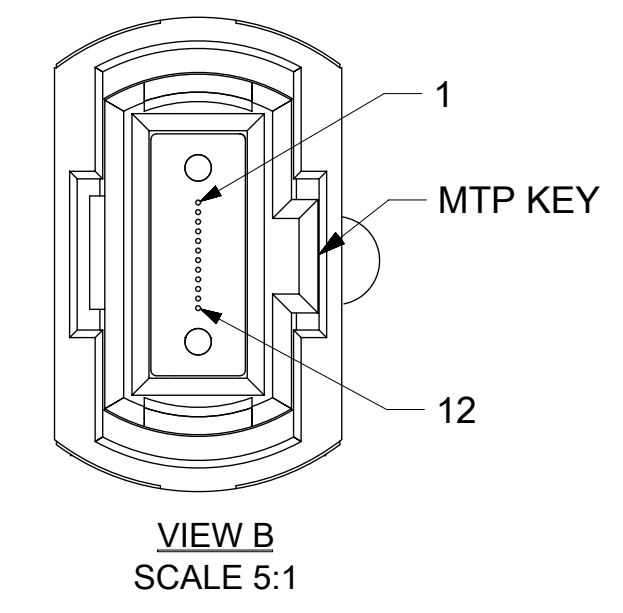

CONNECTIONS	
FROM	TO
P1-1 THRU P1-12	P2-1 THRU P2-12

- NOTES:
1. ENDCAPS ARE NOT SHOWN BUT INLCUDED.
 2. LABEL IS PRINTED WITH MOLEX P/N AND SERIAL NUMBER.
 3. FOR DETAILED PRODUCT SPECIFICATION SEE DOCUMENT 1062250000 ES.
 4. CABLE CONSTRUCTION:
 - L < 25 meters - SINGLE JACKET CABLE
 - L ≥ 25 meters - RUGGEDIZED CENTRAL TUBE CABLE
 5. INSERTION LOSS TEST DATA IS PROVIDED WITH EACH SHIPMENT.
 6. PACKAGING:
 - L < 50 meters - INDIVIDUALLY COILED AND BAGGED
 - L ≥ 50 meters - SHIPPED ON SPOOLS

QUALITY SYMBOLS	THIS DRAWING CONTAINS INFORMATION THAT IS PROPRIETARY TO MOLEX ELECTRONIC TECHNOLOGIES, LLC AND SHOULD NOT BE USED WITHOUT WRITTEN PERMISSION		DIMENSION UNITS	SCALE	molex®								
▽ = 0	2017/10/30	2017/11/08	mm	1:1	MPO(F) TO MPO(F) TRUNK CABLE, FLEXIBEND BOOT, 12 FIBER, PLENUM								
▽ = 0	GENERAL TOLERANCES (UNLESS SPECIFIED)		DRWN BY	DATE				PRODUCT CUSTOMER DRAWING					
▽ = 0	ANGULAR TOL ± °		IGUMIN	2017/03/13							SERIES: 106225 MATERIAL NUMBER: SEE TABLE CUSTOMER: 1062250025		
▽ = 0	4 PLACES ±		CHKD BY	DATE									
▽ = 0	3 PLACES ±		CHKD BY		DRAFT WHERE APPLICABLE MUST REMAIN WITHIN DIMENSIONS								
▽ = 0	2 PLACES ±		APPR BY					DRAWING SIZE: D THIRD ANGLE PROJECTION					
▽ = 0	1 PLACE ±		IGUMIN								DATE: 2017/03/21		
▽ = 0	0 PLACES ±		DATE										
▽ = 0	EC NO: 167430		DRWN: IGUMIN		DATE: 2017/03/21								
▽ = 0	CHKD: IGUMIN		REV: APPR: IGUMIN					DATE: 2017/03/21					
▽ = 0	B1		DATE: 2017/03/21								DATE: 2017/03/21		
▽ = 0	DATE: 2017/03/21		DATE: 2017/03/21										
▽ = 0	DATE: 2017/03/21		DATE: 2017/03/21		DATE: 2017/03/21								
▽ = 0	DATE: 2017/03/21		DATE: 2017/03/21					DATE: 2017/03/21					
▽ = 0	DATE: 2017/03/21		DATE: 2017/03/21								DATE: 2017/03/21		
▽ = 0	DATE: 2017/03/21		DATE: 2017/03/21										
▽ = 0	DATE: 2017/03/21		DATE: 2017/03/21		DATE: 2017/03/21								
▽ = 0	DATE: 2017/03/21		DATE: 2017/03/21					DATE: 2017/03/21					