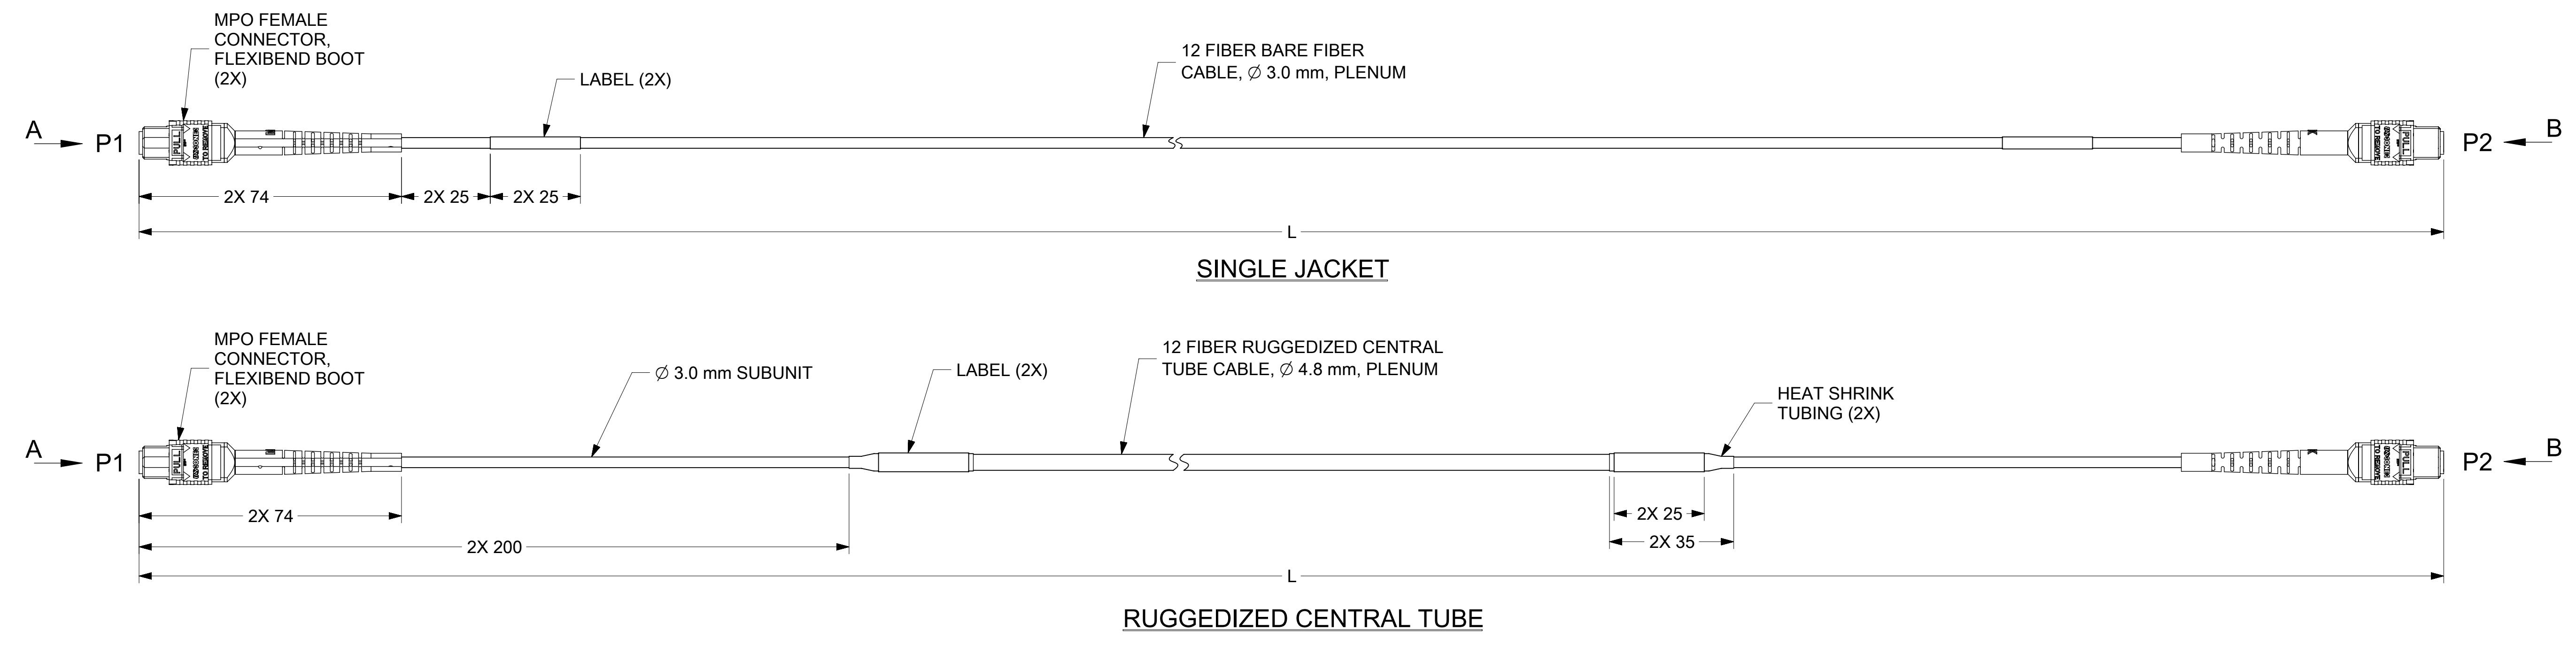

TRUNK CABLE P/N	OVERALL LENGTH, L (m)	CABLE TYPE	FIBER TYPE	CONNECTOR/CABLE COLOR	INSERTION LOSS	RETURN LOSS
1062250073	1.0 +0.2 / -0	SINGLE JACKET	MM 50/125 μm OM3 BIF	AQUA / AQUA	0.35 dB @ 850 nm	---
1062250074	3.0 +0.2 / -0					
1062250075	5.0 +0.2 / -0					
1062250025	10.0 +0.2 / -0					
1062250076	15.0 +0.3 / -0					
1062250026	25.0 +0.5 / -0	RUGGEDIZED CENTRAL TUBE	MM 50/125 μm OM3 BIF	AQUA / AQUA	0.35 dB @ 850 nm	---
1062250027	50.0 +1.0 / -0					
1062250028	100.0 +2.0 / -0					
1062250077	1.0 +0.2 / -0	SINGLE JACKET	MM 50/125 μm OM4 BIF	AQUA / AQUA	0.35 dB @ 850 nm	---
1062250078	3.0 +0.2 / -0					
1062250079	5.0 +0.2 / -0					
1062250029	10.0 +0.2 / -0					
1062250080	15.0 +0.3 / -0					
1062250030	25.0 +0.5 / -0	RUGGEDIZED CENTRAL TUBE	MM 50/125 μm OM4 BIF	AQUA / AQUA	0.35 dB @ 850 nm	---
1062250031	50.0 +1.0 / -0					
1062250032	100.0 +2.0 / -0					
1062250081	1.0 +0.2 / -0	SINGLE JACKET	SM 9/125 μm OS2 ITU-T G.657.A1 BIF	YELLOW / YELLOW	0.35 dB @ 1550 nm	- 50 dB @ 1550 nm
1062250082	3.0 +0.2 / -0					
1062250083	5.0 +0.2 / -0					
1062250033	10.0 +0.2 / -0					
1062250084	15.0 +0.3 / -0					
1062250034	25.0 +0.5 / -0	RUGGEDIZED CENTRAL TUBE	SM 9/125 μm OS2 ITU-T G.657.A1 BIF	YELLOW / YELLOW	0.35 dB @ 1550 nm	- 50 dB @ 1550 nm
1062250035	50.0 +1.0 / -0					
1062250036	100.0 +2.0 / -0					

CONNECTIONS	
FROM	TO
P1-1 THRU P1-12	P2-1 THRU P2-12

1. NOTES:
1. ENDCAPS ARE NOT SHOWN BUT INLCUDED.
  2. LABEL IS PRINTED WITH MOLEX P/N AND SERIAL NUMBER.
  3. FOR DETAILED PRODUCT SPECIFICATION SEE DOCUMENT 1062250000 ES.
  4. CABLE CONSTRUCTION:
    - L < 25 meters - SINGLE JACKET CABLE
    - L ≥ 25 meters - RUGGEDIZED CENTRAL TUBE CABLE
  5. INSERTION LOSS TEST DATA IS PROVIDED WITH EACH SHIPMENT.
  6. PACKAGING:
    - L < 50 meters - INDIVIDUALLY COILED AND BAGGED
    - L ≥ 50 meters - SHIPPED ON SPOOLS