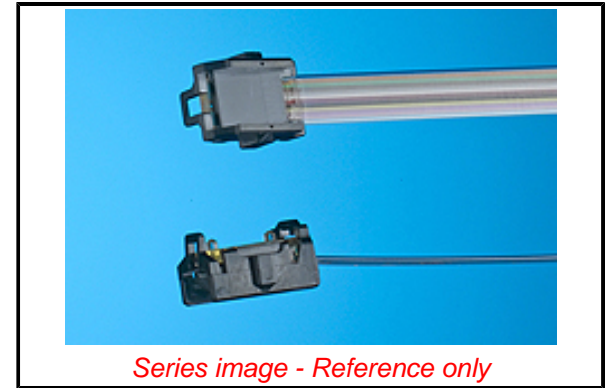

PLEASE CHECK WWW.MOLEX.COM FOR LATEST PART INFORMATION

Part Number: [1062672001](#)
Status: **Active**
Overview: [Optical Connectivity Solutions](#)
Description: VersaBeam POD Cable Assembly, Female, Multimode, 50/125µm, 12 Fiber Bare Ribbon, 0.50m

Documents:

[Drawing \(PDF\)](#) [RoHS Certificate of Compliance \(PDF\)](#)

General

Product Family	Fiber Optic Assemblies
Series	106267
Boot Type	Straight
Connector to Connector	VersaBeam POD-to-12F MTP(F)
Mode	Multimode
Overview	Optical Connectivity Solutions
Product Name	VersaBeam
UPC	884982377813

Physical

Cable Length	0.50m
Cable Size	50/125µm
Fiber (Core/Cladding)	50/125µm
Net Weight	4.320/g
Single Ended	No
Wire/Cable Type	Fiber Optic

Material Info

Reference - Drawing Numbers

Sales Drawing	SD-106267-2001-001
---------------	--------------------