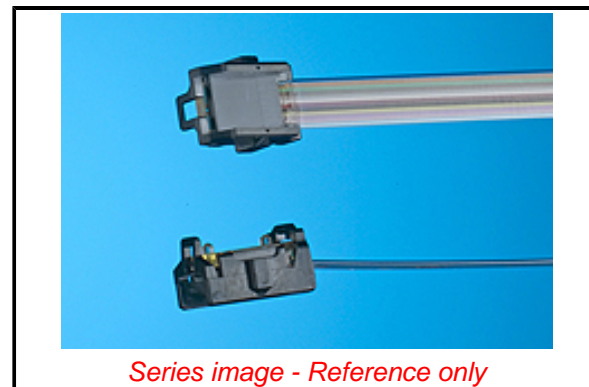

PLEASE CHECK WWW.MOLEX.COM FOR LATEST PART INFORMATION

Part Number: [1062672011](#)
Status: **Active**
Overview: [Optical Connectivity Solutions](#)
Description: VersaBeam POD Cable Assembly, Male, Multimode, 50/125µm, 12 Fiber Bare Ribbon, 0.50m

Documents:

[Drawing \(PDF\)](#) [RoHS Certificate of Compliance \(PDF\)](#)

General

Product Family	Fiber Optic Assemblies
Series	106267
Boot Type	Straight
Connector to Connector	VersaBeam POD-to-12F MTP(M)
Mode	Multimode
Overview	Optical Connectivity Solutions
Product Name	VersaBeam
UPC	884982378032

Physical

Cable Length	0.50m
Cable Size	50/125µm
Fiber (Core/Cladding)	50/125µm
Net Weight	4.500/g
Single Ended	No
Wire/Cable Type	Fiber Optic

Material Info

Reference - Drawing Numbers

Sales Drawing	SD-106267-2001-001
---------------	--------------------