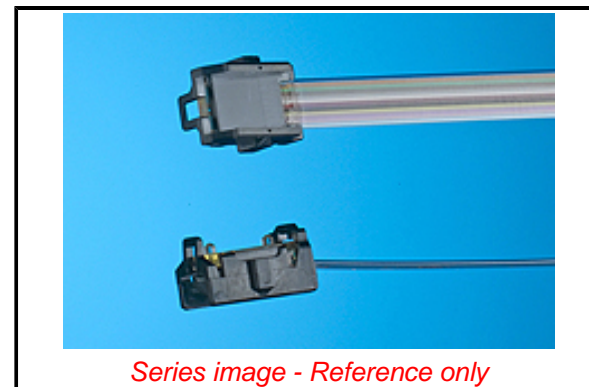

PLEASE CHECK WWW.MOLEX.COM FOR LATEST PART INFORMATION

Part Number: [1062672021](#)
Status: **Active**
Overview: [Optical Connectivity Solutions](#)
Description: VersaBeam POD Cable Assembly, Female, Multimode, 50/125µm, 24 Fiber Bare Ribbon, 0.50m

Documents:

[Drawing \(PDF\)](#) [RoHS Certificate of Compliance \(PDF\)](#)

General

Product Family	Fiber Optic Assemblies
Series	106267
Boot Type	Straight
Connector to Connector	VersaBeam POD-to-24F MTP(F)
Mode	Multimode
Overview	Optical Connectivity Solutions
Product Name	VersaBeam
UPC	884982378056

Physical

Cable Length	0.50m
Cable Size	50/125µm
Fiber (Core/Cladding)	50/125µm
Net Weight	14.200/g
Single Ended	No
Wire/Cable Type	Fiber Optic

Material Info

Reference - Drawing Numbers

Sales Drawing	SD-106267-2021-001
---------------	--------------------