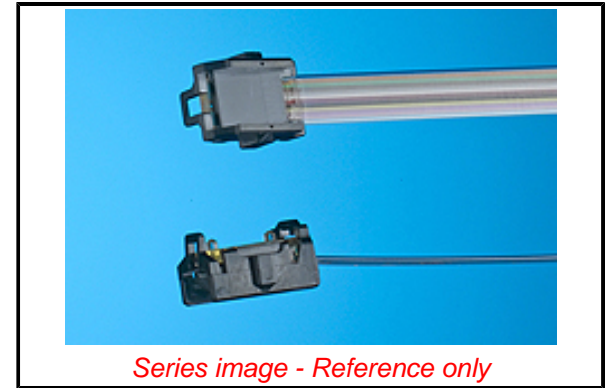

PLEASE CHECK WWW.MOLEX.COM FOR LATEST PART INFORMATION

Part Number: [1062672051](#)
Status: **Active**
Overview: [Optical Connectivity Solutions](#)
Description: VersaBeam POD Cable Assembly, Male, Multimode, 50/125µm, 48 Fiber Bare Ribbon, 0.50m

Documents:

[Drawing \(PDF\)](#) [RoHS Certificate of Compliance \(PDF\)](#)

General

Product Family	Fiber Optic Assemblies
Series	106267
Boot Type	Straight
Connector to Connector	VersaBeam POD-to-48F MTP(M)
Mode	Multimode
Overview	Optical Connectivity Solutions
Product Name	VersaBeam
UPC	884982378117

Physical

Cable Length	0.50m
Cable Size	50/125µm
Fiber (Core/Cladding)	50/125µm
Net Weight	8.190/g
Single Ended	No
Wire/Cable Type	Fiber Optic

Material Info

Reference - Drawing Numbers

Sales Drawing	SD-106267-2041-001
---------------	--------------------