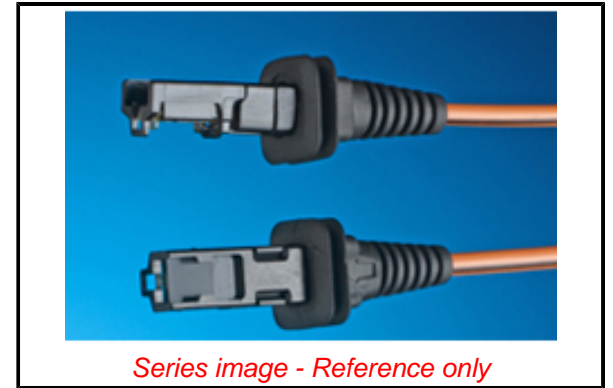

PLEASE CHECK WWW.MOLEX.COM FOR LATEST PART INFORMATION

Part Number: [1062673000](#)
Status: **Active**
Overview: [Optical Connectivity Solutions](#)
Description: VersaBeam POD Extended Connector-to-MTP Male Connector Cable Assembly, Multimode, 50/125µm, 12 Fiber 1.80mm Jacketed Round, 0.30m Length

Documents:

[Drawing \(PDF\)](#) [RoHS Certificate of Compliance \(PDF\)](#)

General

Product Family	Fiber Optic Assemblies
Series	106267
Boot Type	Straight
Connector to Connector	VersaBeam POD-to-12F MTP(M)
Mode	Multimode
Overview	Optical Connectivity Solutions
Product Name	VersaBeam
UPC	884982507357

Physical

Cable Length	0.30m
Cable Size	50/125µm
Fiber (Core/Cladding)	50/125µm
Net Weight	6.120/g
Single Ended	No
Wire/Cable Type	Fiber Optic

Material Info

Reference - Drawing Numbers

Sales Drawing	SD-106267-3000-001
---------------	--------------------