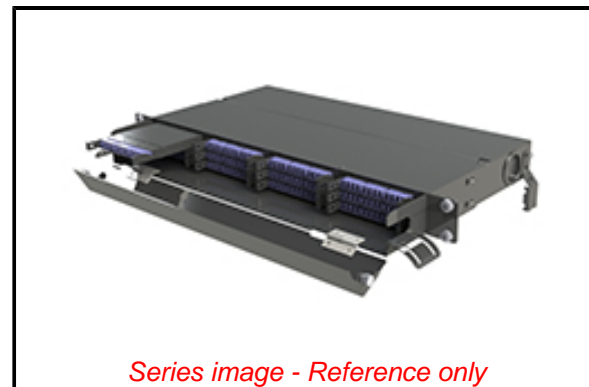

PLEASE CHECK WWW.MOLEX.COM FOR LATEST PART INFORMATION

Part Number: [1064800001](#)
Status: **Active**
Overview: [OptoConnect Rack-Mount Fiber Enclosures and Cassettes](#)
Description: High-Density Rack-Mount Fiber Enclosure, 1RU, 12 Slim Cassette / 144-Port Capacity

Documents:

[Drawing (PDF)](#)
[Datasheet (PDF)](#)

[RoHS Certificate of Compliance (PDF)](#)

General

Product Family	Fiber Optic Adapters
Series	106480
Component Type	Enclosure
Depth	282.00mm
Height	44.00mm
Material - Enclosure	SPCC
Mode	N/A
Overview	OptoConnect Rack-Mount Fiber Enclosures and Cassettes
Product Name	Fiber Enclosures and Cassettes
Type	High Density
UPC	191128972987
Width	430.00mm

Physical

Alignment Sleeve	N/A
Angled Physical Contact (APC)	N/A
Color - Resin	N/A
Ferrule Material	N/A
Gender	N/A
Material - Housing	N/A
Mounting Style	Rack
Net Weight	0.001/g
Orientation	N/A
Panel Mount	N/A
Ports	144
Shutter	N/A

Electrical

Shield Type	N/A
Shielded	No

Material Info

Reference - Drawing Numbers

Sales Drawing	1064800001-001

Series image - Reference only

EU ELV

Not Relevant

EU RoHS

Compliant

REACH SVHC

Not Reviewed

Halogen-Free

Status

Not Reviewed

For more information, please visit [Contact US](#)

China ROHS

ELV

RoHS Phthalates

China RoHS

Green Image

Not Relevant

Not Contained

Search Parts in this Series

[106480 Series](#)

Use With

HighDensity Cassettes [1064810000](#) ,
[1064810001](#) , [1064810002](#)