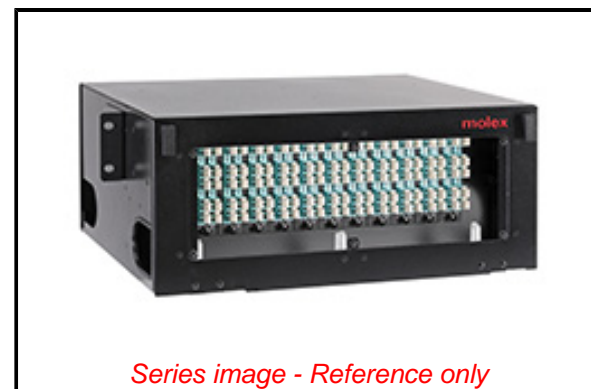

PLEASE CHECK WWW.MOLEX.COM FOR LATEST PART INFORMATION

Part Number: [1064800103](#)
Status: **Active**
Overview: [OptoConnect Rack-Mount Fiber Enclosures and Cassettes](#)
Description: Rack-Mount Fiber Enclosure, 4RU, 12 LGX Cassette / 288-Port Capacity

Documents:

[Drawing (PDF)](#) [RoHS Certificate of Compliance (PDF)](#)
[Datasheet (PDF)](#)

General

Product Family	Fiber Optic Adapters
Series	106480
Component Type	Enclosure
Depth	312.00mm
Height	178.00mm
Material - Enclosure	Aluminum
Mode	N/A
Overview	OptoConnect Rack-Mount Fiber Enclosures and Cassettes
Product Name	Fiber Enclosures and Cassettes
Type	LGX
UPC	191128975025
Width	434.00mm

Physical

Alignment Sleeve	N/A
Angled Physical Contact (APC)	N/A
Color - Resin	N/A
Ferrule Material	N/A
Gender	N/A
Material - Housing	N/A
Mounting Style	Rack
Net Weight	0.001/g
Orientation	N/A
Panel Mount	N/A
Ports	288
Shutter	N/A

Electrical

Shield Type	N/A
Shielded	No

Material Info

Reference - Drawing Numbers

Sales Drawing	1064800103-001

Series image - Reference only

EU ELV

Not Relevant

EU RoHS

Compliant

REACH SVHC

Not Contained Per -
ED/71/2019 (16 July
2019)

Halogen-Free

Status

Not Reviewed

For more information, please visit [Contact US](#)

China ROHS

ELV

RoHS Phthalates

China RoHS

Green Image

Not Relevant

Not Contained

Search Parts in this Series

[106480 Series](#)

Use With

LGX Cassettes [1064810102](#) , [1064810113](#)