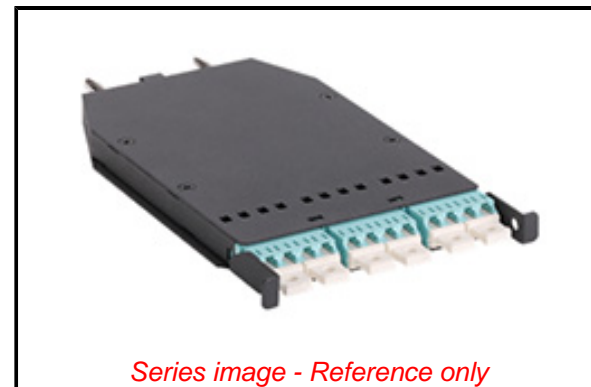

PLEASE CHECK WWW.MOLEX.COM FOR LATEST PART INFORMATION

Part Number: [1064810000](#)
Status: **Active**
Overview: [OptoConnect Rack-Mount Fiber Enclosures and Cassettes](#)
Description: High-Density Cassette, 12 LC/PC-to-Male MTP/APC, Singlemode, Blue

Documents:

[Drawing (PDF)](#) [RoHS Certificate of Compliance (PDF)](#)
[Datasheet (PDF)](#)

General

Product Family	Fiber Optic Adapters
Series	106481
Component Type	Cassette
Height	11.50mm
Mode	Singlemode
Overview	OptoConnect Rack-Mount Fiber Enclosures and Cassettes
Product Name	Fiber Enclosures and Cassettes
Type	High Density
UPC	191128975032

Physical

Alignment Sleeve	Zirconia
Angled Physical Contact (APC)	Yes
Color - Resin	Blue
Ferrule Material	Zirconia
Gender	Male
Material - Housing	SPCC
Mounting Style	Enclosure Slot, Press-Fit
Orientation	Straight
Panel Mount	N/A
Ports	12
Shutter	No

Electrical

Shield Type	N/A
Shielded	No

Material Info

Reference - Drawing Numbers

Sales Drawing	1064810000-001

Series image - Reference only

EU ELV

Not Reviewed

EU RoHS

Not Reviewed

REACH SVHC

Not Reviewed

Halogen-Free

Status

Not Reviewed

For more information, please visit [Contact US](#)

China ROHS

Not Reviewed

ELV

Not Reviewed

RoHS Phthalates

Not Reviewed

Search Parts in this Series

[106481 Series](#)

Use With

HighDensity 1RU Fiber Enclosure

[1064800001](#)